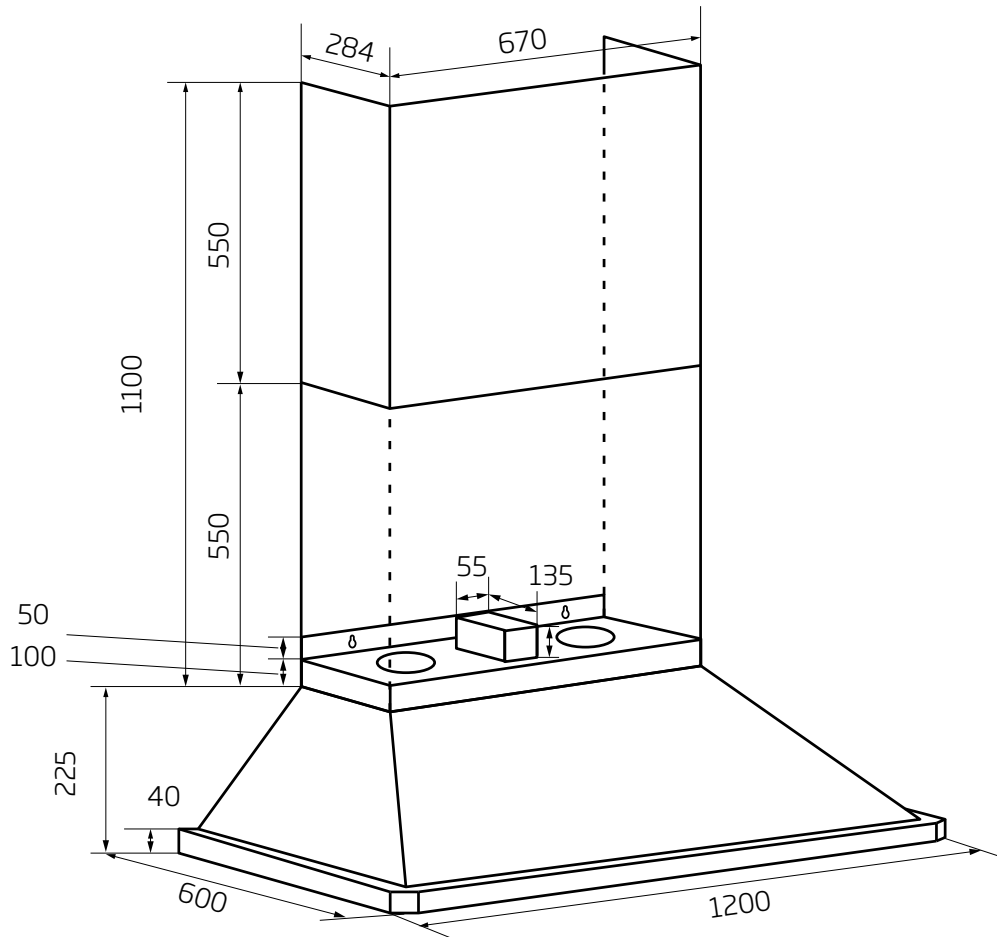

CL6272 // 120cm // ON-BOARD MOTOR

Model: CL6272
Feeding Voltage: 220-240V 50Hz
Max Lamp Power: 2 x 3.5W