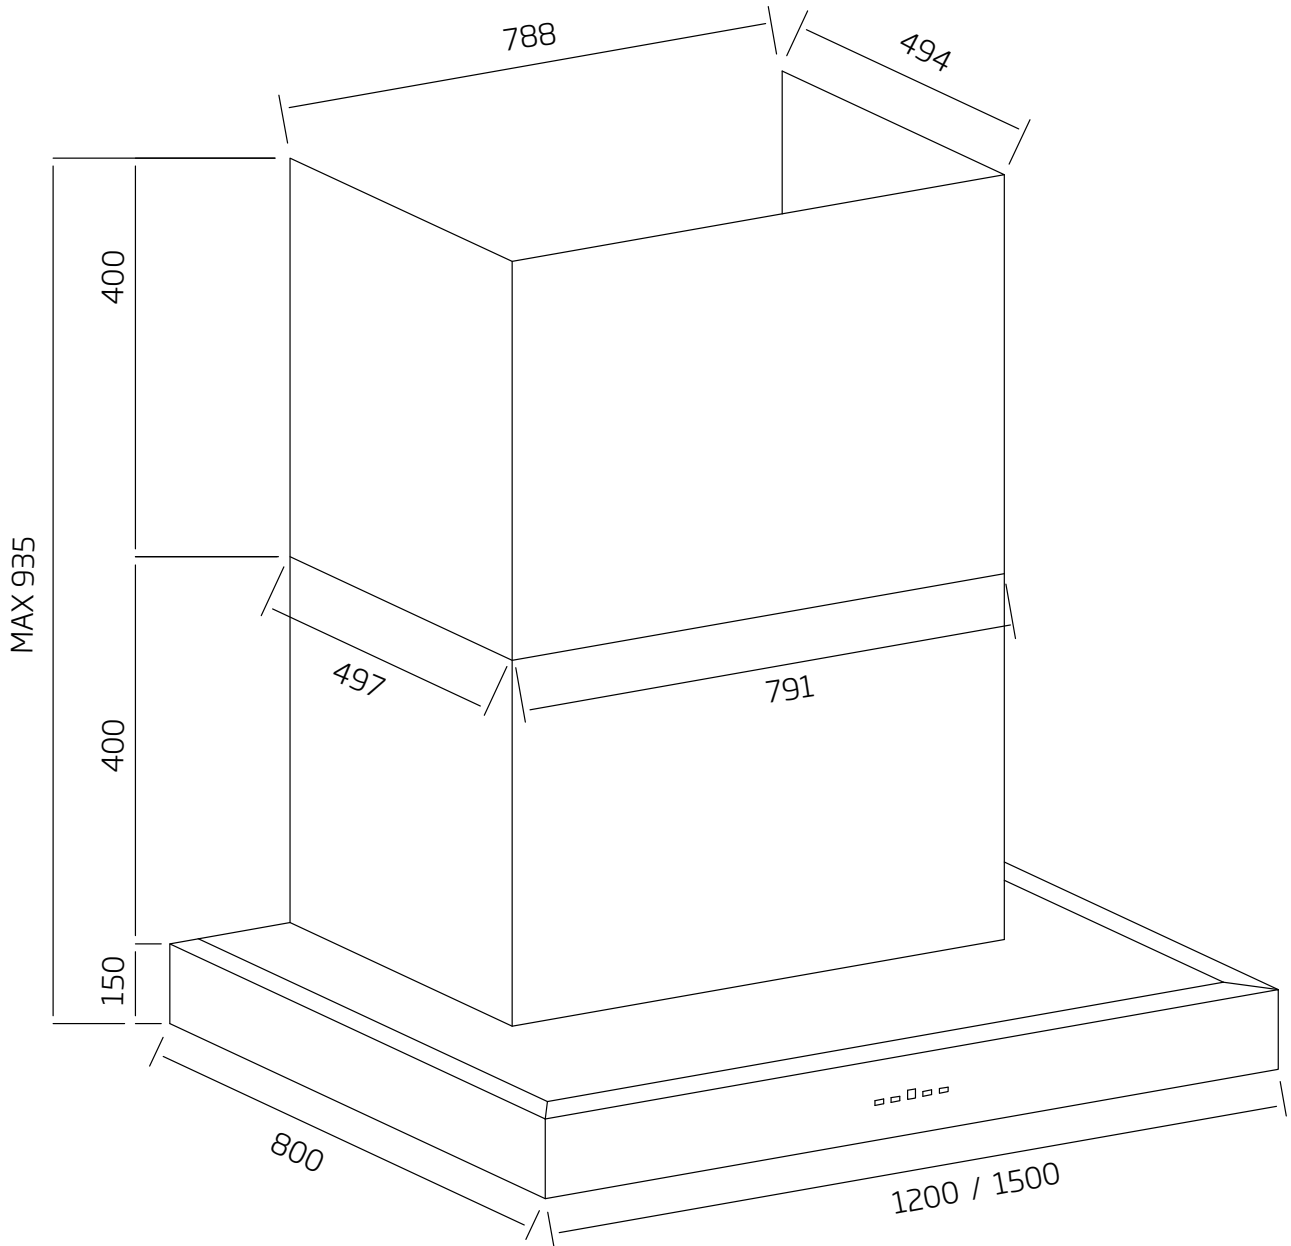

TECHNICAL DATA

- **CL7372S** dimensions: (W x D) 1200 x 800 mm, 6 x baffles, 4 x LED lights
- **CL7375S** dimensions: (W x D) 1500 x 800 mm, 8 x baffles, 4 x LED lights

ISODRIVE® OPTIONS

- **SP2** twin external motor
 - 3000 m³/h airflow
 - 200mm SteelFlex™ ducting (2 x 6m)
 - install roof/wall
 - rated power: 310W
- **SE** single external motor
 - 3200 m³/h airflow
 - 250mm SteelFlex™ ducting (4m)
 - 200mm SteelFlex™ ducting (2m)
 - SE accessory kit required
 - install roof/wall
 - rated power: 137W

* The SP2 motor option for the CL7375 is recommended

CL7372S, CL7375S, CL7372BS, CL7375BS // 120cm & 150cm // SILENT

Model: CL7372S, CL7372BS, CL7375S, CL7375BS
Feeding Voltage: 220-240V 50Hz
Max Lamp Power: 4 x 3W
ILCOS Code: DRR-3-H-GU10-51/55