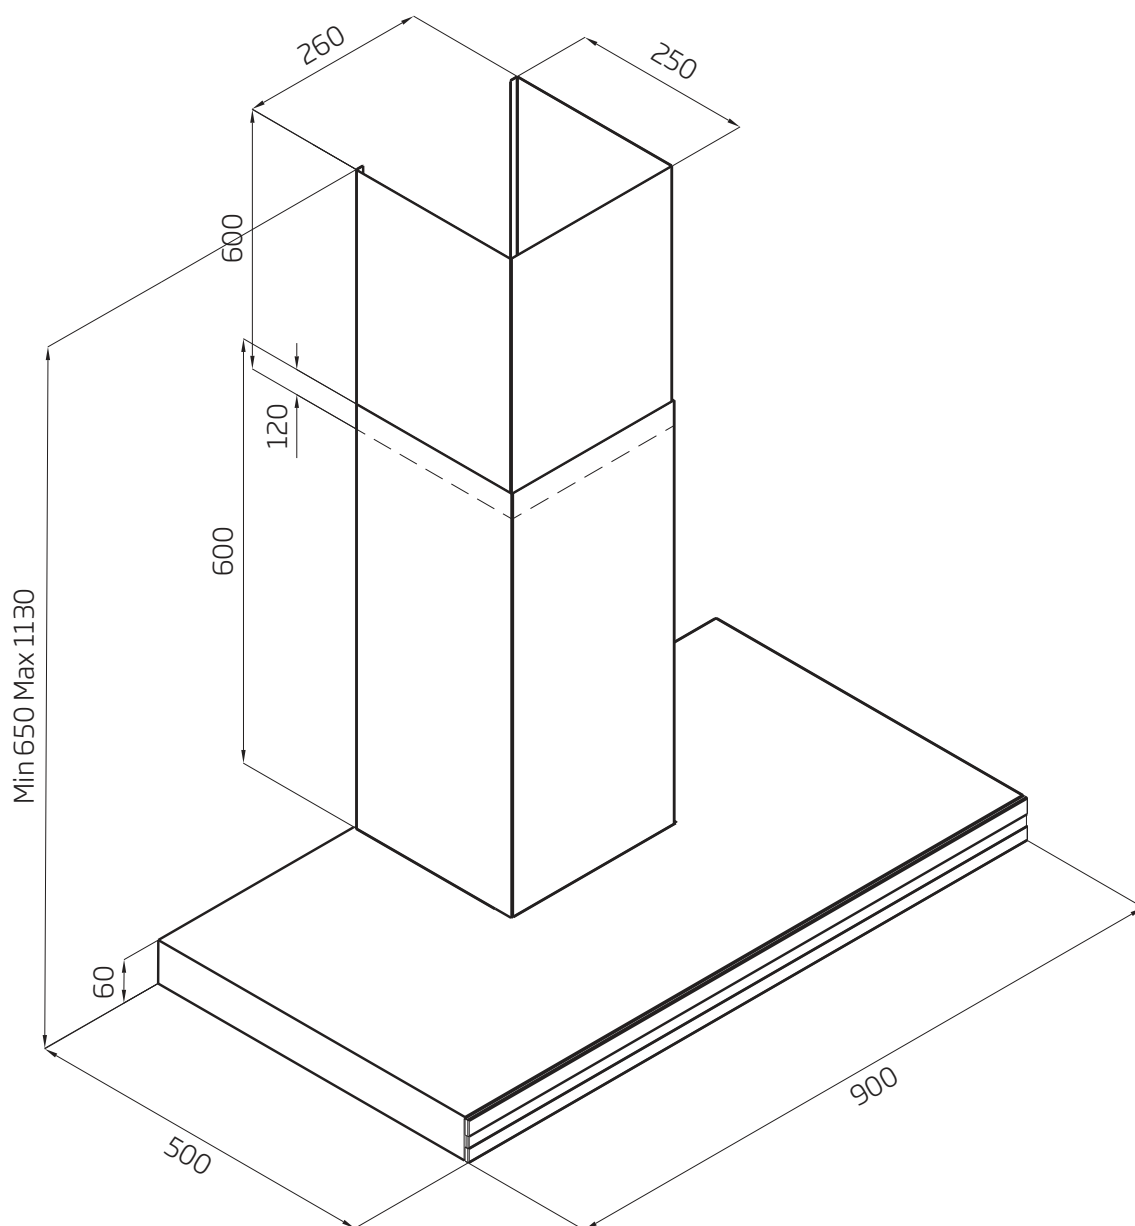

#### DS3326B-9S

- black powder coated S/S, black glass fascia
- dimensions: (W x D)  
898 x 500 mm

#### DS3326-9S

- stainless steel, black glass fascia
- dimensions: (W x D)  
898 x 500 mm

**DS3326-9S, DS3326B-9S // 90cm // SILENT with remote control**

**Model:** DS3326-9S, DS3326B-9S

**Feeding Voltage:** 220-240V 50Hz