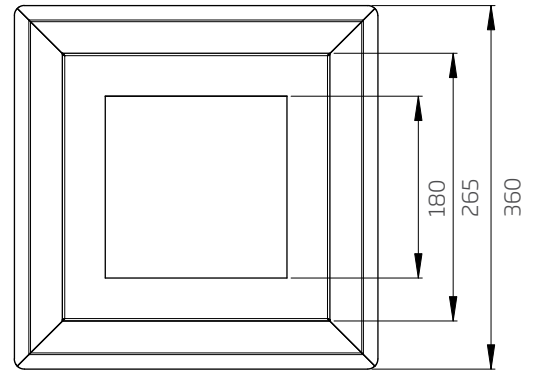

Paradigma // CC-PARA // SILENT Modular Ceiling Cassette

Model: CC-PARA4S
CC-PARA4W
CC-PARA3S
CC-PARA3W
CC-PARA2S
CC-PARA2W

Feeding Voltage: 220-240V 50Hz

Max Lamp Power: 1 x 11W 12V 4000k
(LED Plate) 170 x 170mm