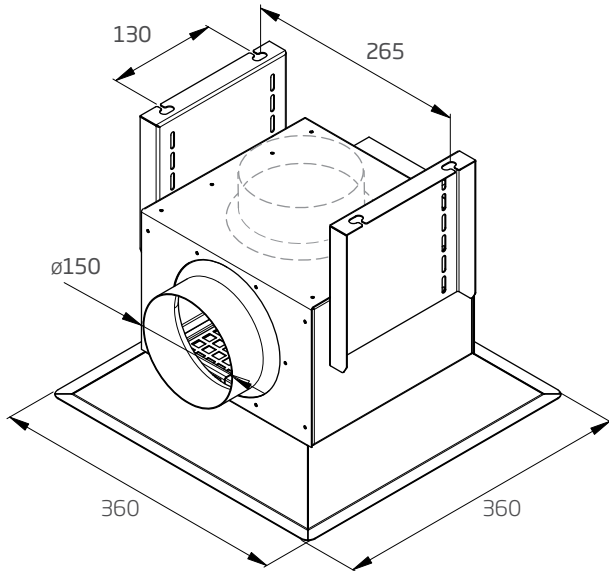

Paradigma // CC-PARA // SILENT Modular Ceiling Cassette

Model: CC-PARA4S
CC-PARA4W
CC-PARA3S
CC-PARA3W
CC-PARA2S
CC-PARA2W

Feeding Voltage: 220-240V 50Hz

Max Lamp Power: 1 x 11W 12V 4000k
(LED Plate) 170 x 170mm