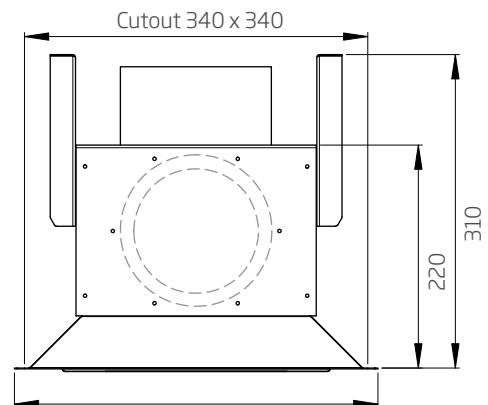

Paradigma // CC-PARA // SILENT Modular Ceiling Cassette

Model: CC-PARA4S
CC-PARA4W
CC-PARA3S
CC-PARA3W
CC-PARA2S
CC-PARA2W

Feeding Voltage: 220-240V 50Hz

Max Lamp Power: 1 x 11W 12V 4000k
(LED Plate) 170 x 170mm