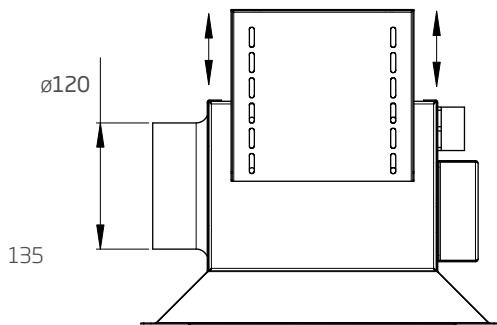

Paradigma // CC-PARA // SILENT Modular Ceiling Cassette

Model: CC-PARA4S
CC-PARA4W
CC-PARA3S
CC-PARA3W
CC-PARA2S
CC-PARA2W

Feeding Voltage: 220-240V 50Hz

Max Lamp Power: 1 x 11W 12V 4000k
(LED Plate) 170 x 170mm