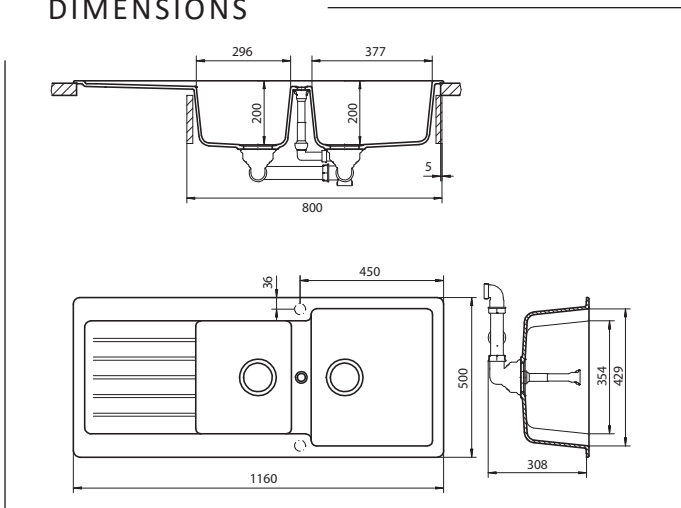

TD200

TYPOS INSET

CRISTALITE⁺

Product shown TD200BR

INCLUDED ACCESSORIES

6077

629581

OPTIONAL ACCESSORIES

DR007

SLCB

CBB540XA

629099

DIMENSIONS

SPECIFICATIONS

Description	One and Three Bowl, Topmount
Overall Sink Size	L1160mm x W500mm x D200mm
Bowl Dimensions	L354mm x W296mm x D200mm(S) L429mm x W377mm x D200mm(L)
Drainer Length	360mm
Bowl Radius	10mm
Water Capacity	13 Litres (S) / 22 Litres (L)
Technic	Granite Sink
Material	Granite - Cristalite

INSTALLATION

Fixings	Topmount clips supplied
Min Cabinet Size	800mm
Tap Holes	1TH

SURFACE FINISH

STONEY TEXTURE

WASTE KIT

MATERIAL

CRISTALITE⁺

PLUMBING

Waste Fittings	2 x (90mm x 2") basket waste included
Overflow	Included

INSTALLATION OPTIONS

TOPMOUNT

LEFT OR RIGHT

R Indicates right bowl positioning.
L Indicates left bowl positioning.

PACKAGING

Gross Weight	27kg
Carton Size	1320mm x 580mm x 320mm
Pack QTY	1