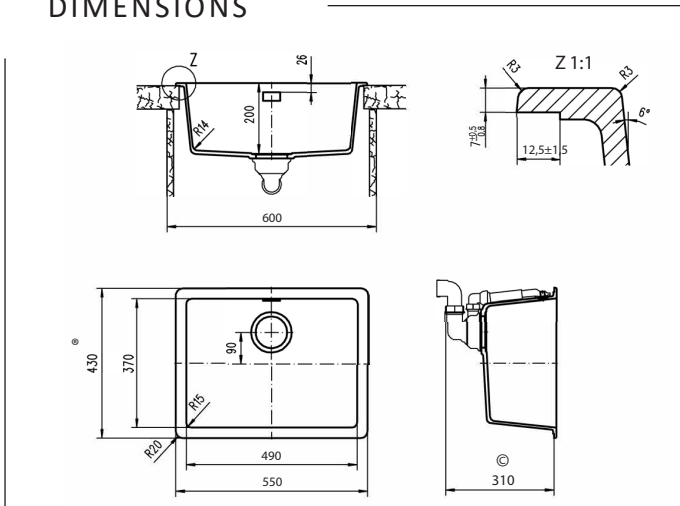

### DIMENSIONS

### SPECIFICATIONS

Description	One Small Bowl, Inset / Undermount
Overall Sink Size	L550mm x W430mm x D200mm
Bowl Dimensions	L490mm x W370mm x D200mm
Bowl Radius	15mm
Water Capacity	31.3 Litres
Technic	Granite Sink
Material	Granite - Cristadur

### INSTALLATION

Fixings	Fixing clips supplied
Template	N/A
Min Cabinet Size	600mm
Tap Holes	NTH