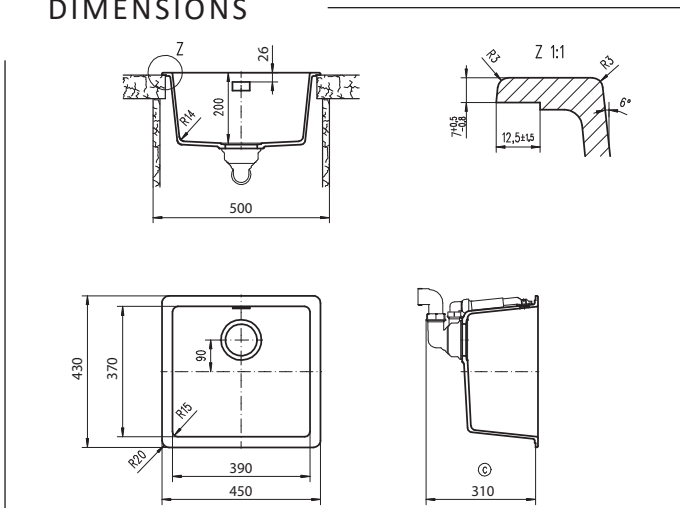

### DIMENSIONS

### SPECIFICATIONS

Description	One Small Bowl, Topmount / Undermount
Overall Sink Size	L450mm x W430mm x D200mm
Bowl Dimensions	L380mm x W370mm x D200mm
Bowl Radius	15mm
Water Capacity	17 Litres
Technic	Granite Sink
Material	Granite - Cristadur

### INSTALLATION

Fixings	Fixing clips supplied
Min Cabinet Size	500mm
Tap Holes	NTH