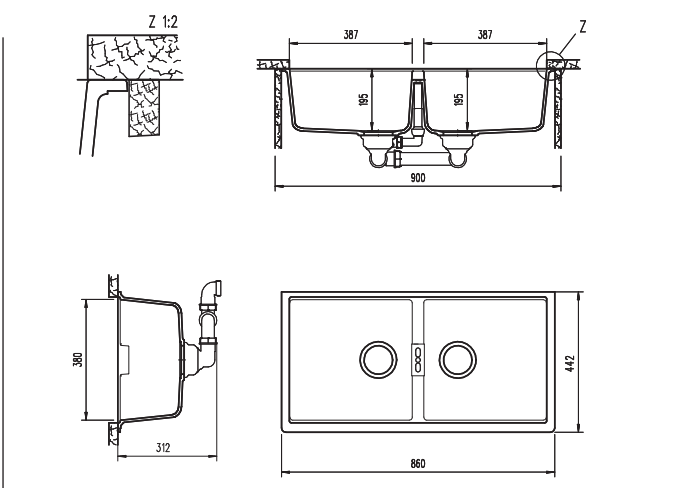

#### DIMENSIONS

#### SPECIFICATIONS

Description	Double Bowl Undermount
Overall Sink Size	L860mm x W442mm x D195mm
Bowl Dimensions	2 x L387mm x W380mm x D195mm
Bowl Radius	10mm
Water Capacity	20 Litres (Both Bowls)
Technic	Granite Sink
Material	Granite - Cristadur