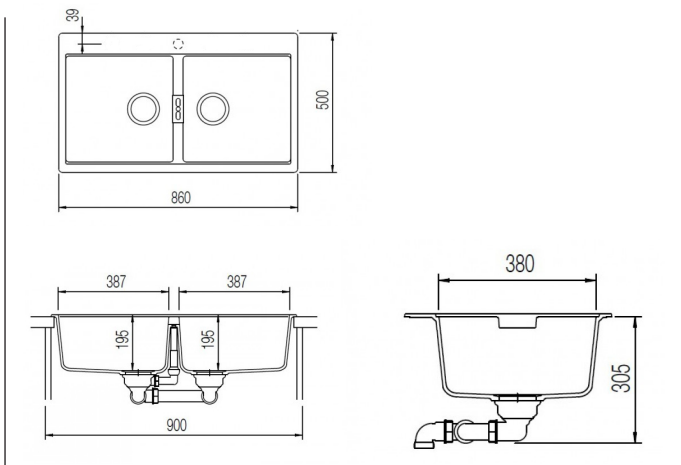

#### DIMENSIONS

#### SPECIFICATIONS

Description	Double Bowl, Topmount
Overall Sink Size	L860mm x W500mm x D195mm
Bowl Dimensions	2 x L387mm W380mm x D195mm
Bowl Radius	10mm
Water Capacity	20 Litres (each bowl)
Technic	Granite Sink
Material	Granite - Cristadur

#### INSTALLATION

Fixings	Fixing clips supplied
Min Cabinet Size	900mm
Tap Holes	1TH