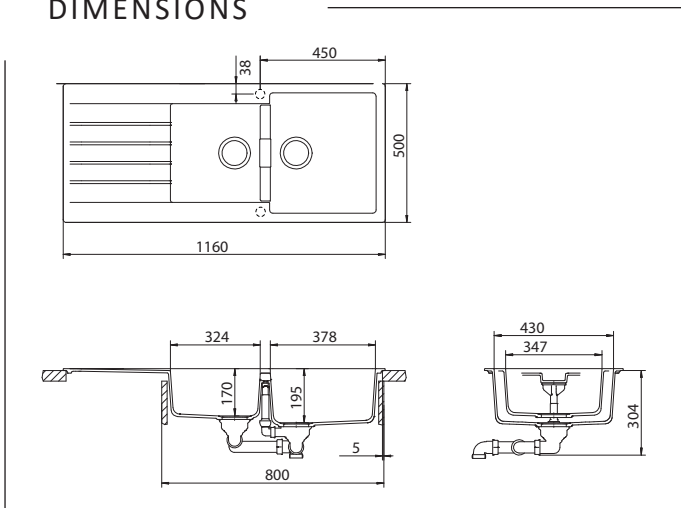

D200

SIGNUS ONE & THREE QUARTER BOWL WITH DRAINER

CRISTADUR®

D200BR product shown

INCLUDED ACCESSORIES

OPTIONAL ACCESSORIES

DIMENSIONS

SPECIFICATIONS

Description	One & Three Quarter Bowl Topmount
Overall Sink Size	L1160mm x W500mm x D195mm
Bowl Dimensions	L378mm x W430mm x D195mm
	L324mm x W347mm x D170mm
Drainer Length	360mm
Bowl Radius	10mm
Water Capacity	13 Litres (S) / 22 Litres (L)
Technic	Granite Sink
Material	Granite - Cristadur

INSTALLATION

Fixings	Topmount clips supplied
Min Cabinet Size	800mm
Tap Holes	1TH

SURFACE FINISH

SILKY TEXTURE

WASTE KIT

MATERIAL

CRISTADUR®

PLUMBING

Waste Fittings	2 x (90mm x 2") basket waste included
Overflow	Included

INSTALLATION OPTIONS

TOPMOUNT

RIGHT OR LEFT

R Indicates right bowl positioning.
L Indicates left bowl positioning.

PACKAGING

Gross Weight	25.5kg
Carton Size	1330mm x 595mm x 330mm
Pack QTY	1