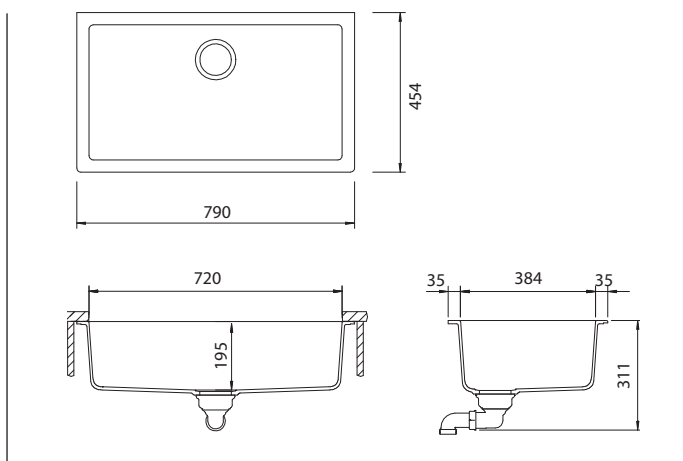

CBB540XA

629725S +
629725EDM

629188

629189

629099

DIMENSIONS

SPECIFICATIONS

Description	One Large Bowl, Undermount
Overall Sink Size	L790mm x W454mm x D195mm
Bowl Dimensions	L720mm x W384mm x D195mm
Bowl Radius	16mm
Water Capacity	34.9 Litres
Technic	Granite Sink
Material	Granite - Cristadur

INSTALLATION

Fixings	Fixing clips supplied
Min Cabinet Size	900mm
Tap Holes	NTH

SURFACE FINISH

SILKY TEXTURE

WASTE KIT

90

50

MATERIAL

CRISTADUR®

PLUMBING

Waste Fittings	1 x (90mm x 2") basket waste included
Overflow	Included

INSTALLATION OPTIONS

UNDERMOUNT

PACKAGING

Net Weight	18kg
Carton Size	1030mm x 580mm x 320mm
Pack QTY	1

AVAILABLE IN