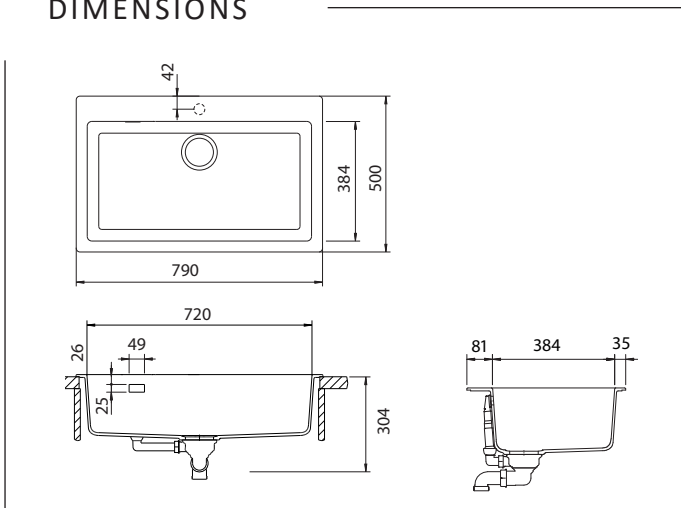

N-100XL

SCHOCK SIGNUS TOPMOUNT

CRISTADUR®

N-100XLP product shown

INCLUDED ACCESSORIES

OPTIONAL ACCESSORIES

DIMENSIONS

SPECIFICATIONS

Description	One Large Bowl, Topmount
Overall Sink Size	L790mm x W500mm x D195mm
Bowl Dimensions	L720mm x W384mm x D195mm
Bowl Radius	10mm
Water Capacity	34.9 Litres
Technic	Granite Sink
Material	Granite - Cristadur

INSTALLATION

Fixings	Fixing clips supplied
Min Cabinet Size	800mm
Tap Holes	1TH

SURFACE FINISH

SILKY TEXTURE

WASTE KIT

MATERIAL

CRISTADUR®

PLUMBING

Waste Fittings	1 x (90mm x 2") basket waste included
Overflow	Included

INSTALLATION OPTIONS

TOPMOUNT

PACKAGING

Gross Weight	20kg
Carton Size	1030mm x 580mm x 320mm
Pack QTY	1

AVAILABLE IN