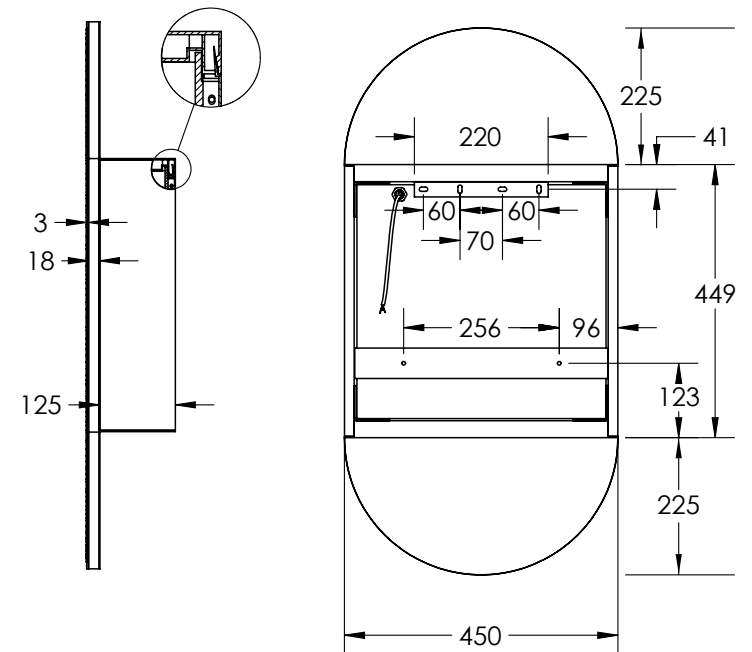

PRODUCT CODE

CR45D

Disclaimer: All LED Products requiring hardwiring must be installed by a licensed electrician in accordance with local regulations. Sizes are in mm and nominal and should be checked prior to installation. Actual colours may vary so please check colour samples before ordering. Installation is acceptance of our products. Installation of faulty, warped, chipped or damaged products will void our warranty.