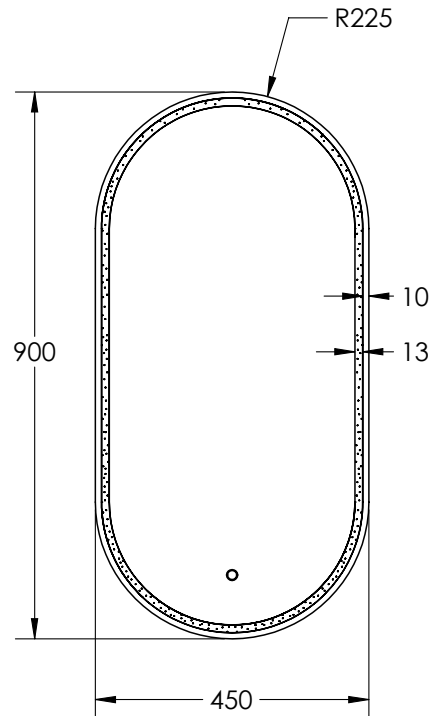

CAPSULE 450

LED SHAVING CABINET

SPECIFICATIONS

WIDTH	450mm
HEIGHT	900mm
DEPTH	143mm
WEIGHT	25kg
ORIENTATION	Portrait

LIGHTING SPECIFICATIONS

CCT	6500K – daylight
CRI	>80

INSTALLATION

- Wall mount
- Hardwired
- Input voltage: 220-240v 50Hz
- Includes wall mount split batten
- Mounting holes are provided for semi-recessed mounting

FEATURES

- Copper Free Mirror
- LED Lighting (Adjustable Colour Temperature)
- Frontlit
- Touch Sensor
- Demister
- Soft Close
- Concealed Wire Technology
- Adjustable Glass Shelf
- Single-Sided Mirror Door
- Semi-recessable

FINISH

White