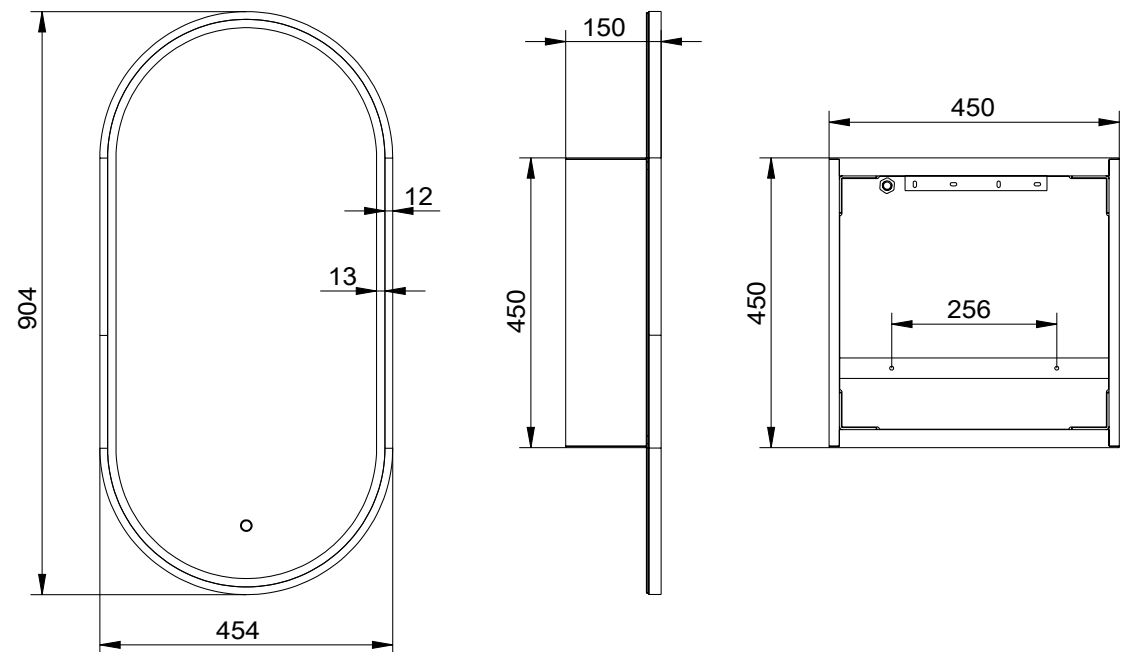

CAPSULE 450

LED SHAVING CABINET WITH ALUMINIUM FRAME

SPECIFICATIONS

WIDTH	454mm
HEIGHT	904mm
DEPTH	150mm
WEIGHT	20kg
ORIENTATION	Portrait

LIGHTING SPECIFICATIONS

CCT	6500K – daylight
CRI	>80

INSTALLATION

- Wall mount
- Hardwired
- Input voltage: 220-240v 50Hz
- Includes wall mount split batten
- Mounting holes are provided for semi-recessed mounting

FEATURES

- Copper Free Mirror
- LED Lighting (Adjustable Colour Temperature)
- Frontlit
- Touch Sensor
- Demister
- Soft Close
- Concealed Wire Technology
- Adjustable Glass Shelf
- Single-Sided Mirror Door
- Semi-recessable

FINISH		PRODUCT CODE
Brushed Brass		CR45D-BB
Brushed Nickel		CR45D-BN
Gun Metal		CR45D-GM
Matte Black		CR45D-MB
Matte White		CR45D-MW

Disclaimer: All LED Products requiring hardwiring must be installed by a licensed electrician in accordance with local regulations. Sizes are in mm and nominal and should be checked prior to installation. Actual colours may vary so please check colour samples before ordering. Installation is acceptance of our products. Installation of faulty, warped, chipped or damaged products will void our warranty.