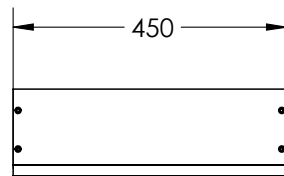

CAPSULE 450

LED SHAVING CABINET

SPECIFICATIONS

WIDTH	450mm
HEIGHT	900mm
DEPTH	143mm
WEIGHT	25kg
ORIENTATION	Portrait

LIGHTING SPECIFICATIONS

CCT	6500K – daylight
CRI	>80

INSTALLATION

- Wall mount
- Hardwired
- Input voltage: 220-240v 50Hz
- Includes wall mount split batten
- Mounting holes are provided for semi-recessed mounting

FEATURES

- Copper Free Mirror
- LED Lighting (Adjustable Colour Temperature)
- Frontlit
- Touch Sensor
- Demister
- Soft Close
- Concealed Wire Technology
- Adjustable Glass Shelf
- Single-Sided Mirror Door
- Semi-recessable

FINISH

White