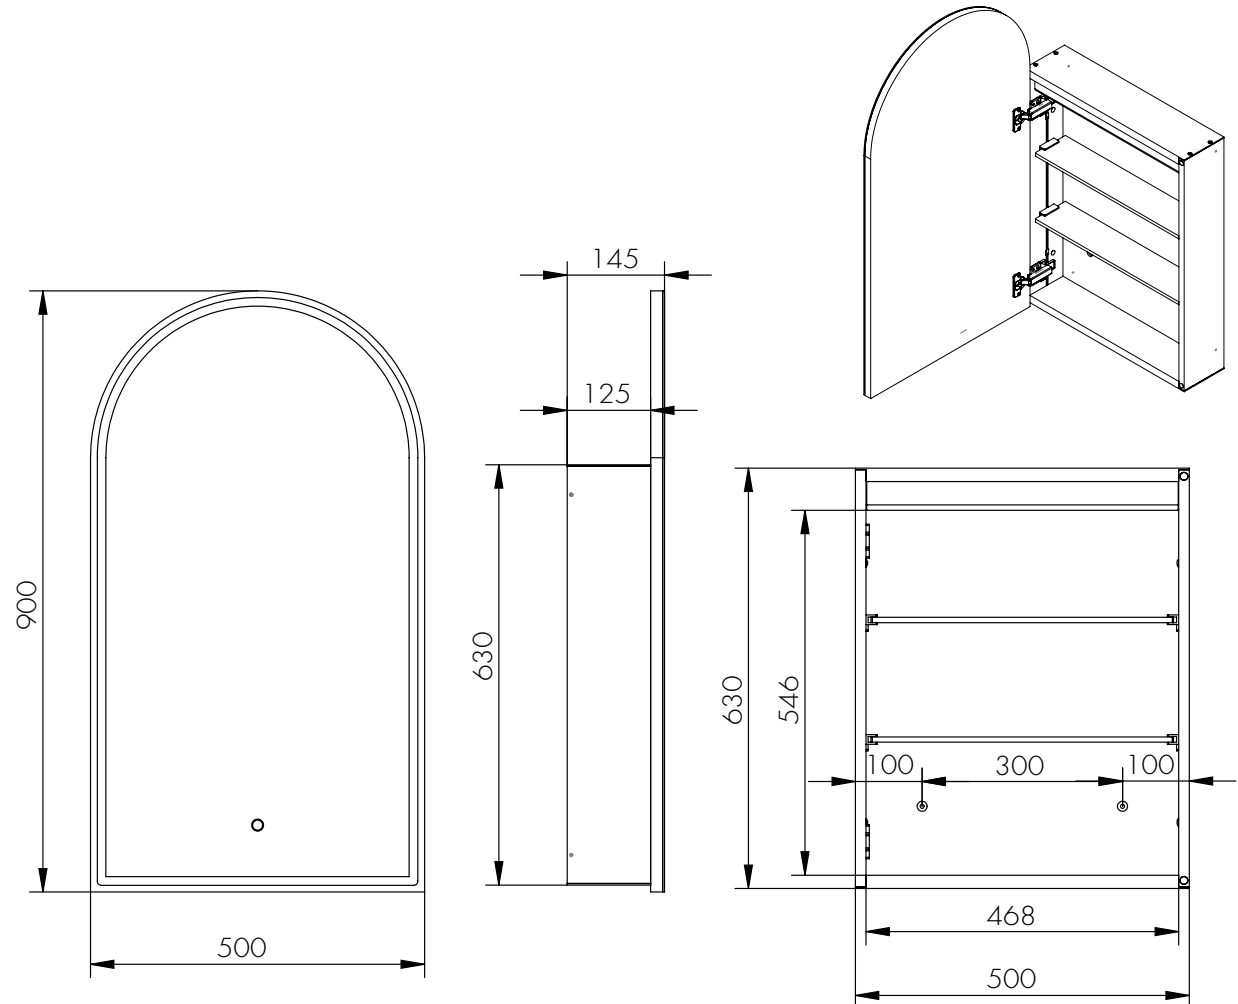

BLANCA 500

LED SHAVING CABINET

FINISH

White

PRODUCT CODE

BR50D

SPECIFICATIONS

WIDTH	500mm
HEIGHT	900mm
DEPTH	145mm
WEIGHT	18.25kg
ORIENTATION	Portrait

FEATURES

- Copper Free Mirror
- LED Lighting (6500K)
- Touch Sensor
- Demister
- Soft Close
- Concealed Wire Technology
- Two Adjustable Glass Shelves
- Single-Sided Mirror Door (door opens right to left)
- Recessable up to Door

BLANCA 500

LED SHAVING CABINET WITH ALUMINIUM FRAME

SPECIFICATIONS

WIDTH	504mm
HEIGHT	904mm
DEPTH	150mm
WEIGHT	25kg
ORIENTATION	Portrait

LIGHTING SPECIFICATIONS

CCT	6500K – daylight
CRI	>80

INSTALLATION

Wall mount
Hardwired
Input voltage: 220-240v 50Hz
Includes wall mount split batten
Mounting holes are provided for semi-recessed mounting