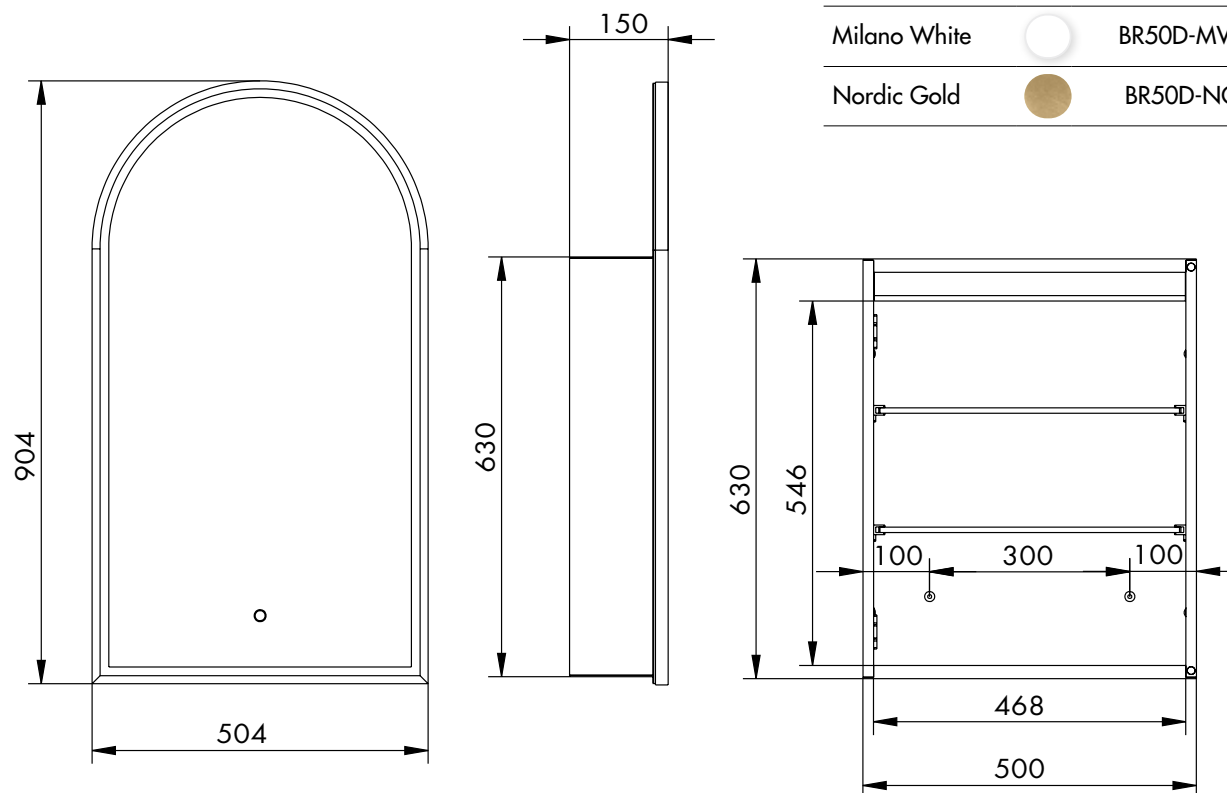

BLANCA 500

LED SHAVING CABINET WITH ALUMINIUM FRAME

SPECIFICATIONS

WIDTH	504mm
HEIGHT	904mm
DEPTH	150mm
WEIGHT	25kg
ORIENTATION	Portrait

LIGHTING SPECIFICATIONS

CCT	6500K – daylight
CRI	>80

INSTALLATION

Wall mount
Hardwired
Input voltage: 220-240v 50Hz
Includes wall mount split batten
Mounting holes are provided for semi-recessed mounting

FEATURES

Copper Free Mirror
LED Lighting (6500K)
Touch Sensor
Demister
Soft Close
Concealed Wire Technology
Two Adjustable Glass Shelves
Single-Sided Mirror Door (door opens right to left)
Recessable up to Door

FINISH		PRODUCT CODE
Baltic Brass		BR50D-BB
Brits Nickel		BR50D-BN
Cuban Bronze		BR50D-CB
Georgian Metal		BR50D-GM
Manhattan Black		BR50D-MB
Milano White		BR50D-MW
Nordic Gold		BR50D-NG

Disclaimer: All LED Products requiring hardwiring must be installed by a licensed electrician in accordance with local regulations. Sizes are in mm and nominal and should be checked prior to installation. Actual colours may vary so please check colour samples before ordering. Installation is acceptance of our products. Installation of faulty, warped, chipped or damaged products will void our warranty.