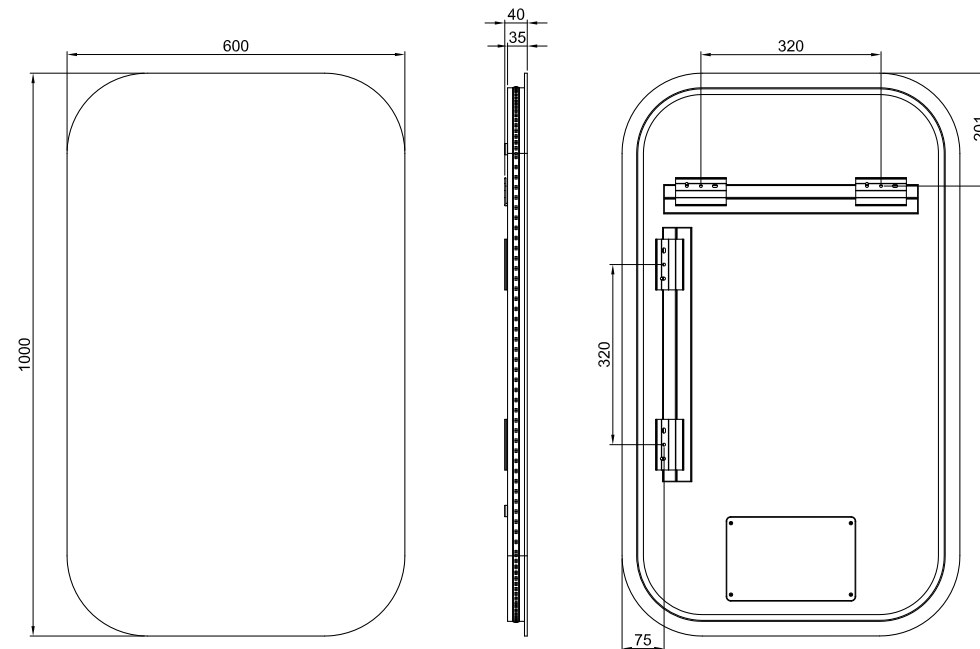

I-SERIES: SOFT RECTANGLE SHAPE

LED MIRROR

SPECIFICATIONS

WIDTH	600mm
HEIGHT	1000mm
DEPTH	from 35-40mm
WEIGHT	Less than or equal to 15kg

AVAILABLE FEATURES

Copper Free Mirror
LED Lighting
Backlit
Portrait/Landscape

Wall mount	
Plug-in	
Input voltage:	220-240v 50Hz

5 YEAR
REPLACEMENT
WARRANTY

Sizes are in mm and nominal and should be checked prior to installation. Actual colours may vary so please check colour samples before ordering. Installation is acceptance of our products. Installation of faulty, warped, chipped or damaged products will void our warranty. *Width dependant on addons.

I-SERIES: SOFT RECTANGLE SHAPE

LED MIRROR WITH COLOURED ALUMINIUM FRAME

SPECIFICATIONS

WIDTH	600mm
HEIGHT	1000mm
DEPTH	from 35-40mm
WEIGHT	Less than or equal to 15kg

AVAILABLE FEATURES

Copper Free Mirror
LED Lighting
Backlit
Portrait/Landscape