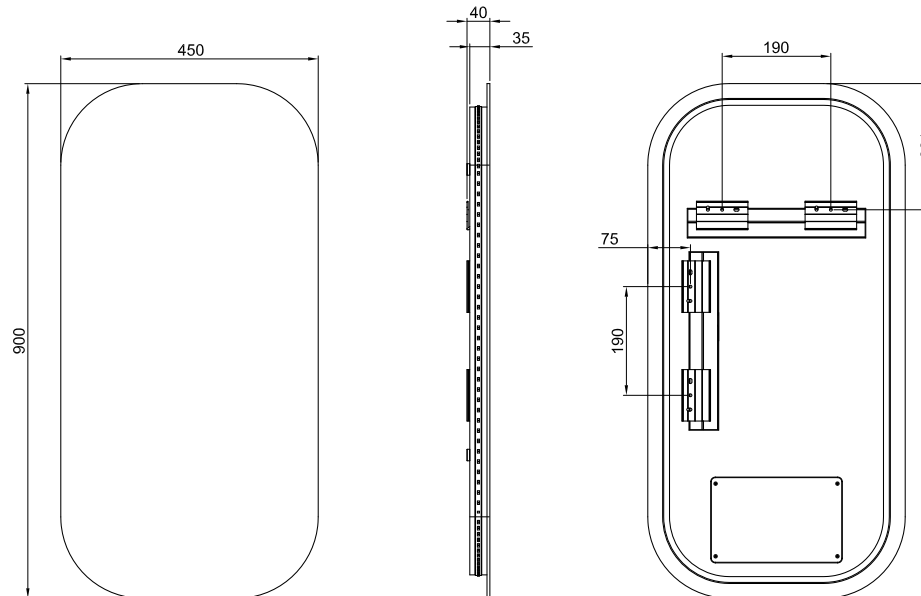

I-SERIES: SOFT RECTANGLE SHAPE

LED MIRROR

SPECIFICATIONS

WIDTH	450mm
HEIGHT	900mm
DEPTH	from 35-40mm
WEIGHT	Less than or equal to 15kg

AVAILABLE FEATURES

Copper Free Mirror
LED Lighting
Backlit
Portrait/Landscape

Wall mount	
Plug-in	
Input voltage:	220-240v 50Hz

5 YEAR
REPLACEMENT
WARRANTY

Sizes are in mm and nominal and should be checked prior to installation. Actual colours may vary so please check colour samples before ordering. Installation is acceptance of our products. Installation of faulty, warped, chipped or damaged products will void our warranty. *Width dependant on addons.

I-SERIES: SOFT RECTANGLE SHAPE

LED MIRROR WITH COLOURED ALUMINIUM FRAME

SPECIFICATIONS

WIDTH	450mm
HEIGHT	900mm
DEPTH	from 35-40mm
WEIGHT	Less than or equal to 15kg

AVAILABLE FEATURES

Copper Free Mirror
LED Lighting
Backlit
Portrait/Landscape