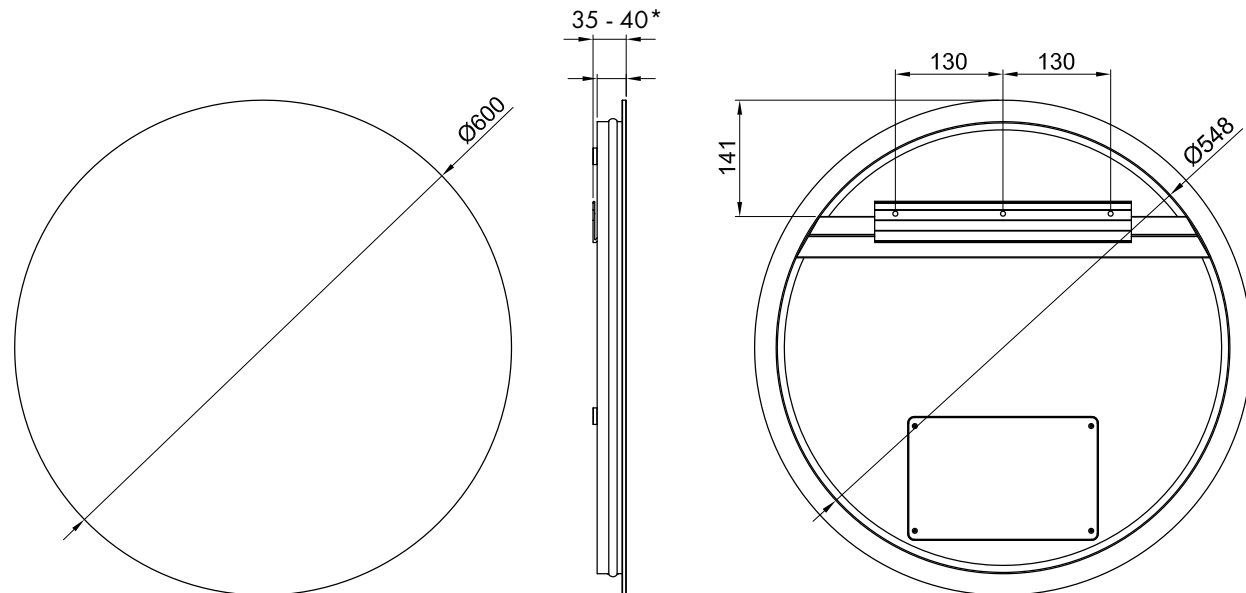

S-SERIES: ROUND SHAPE

LED MIRROR

SPECIFICATIONS

WIDTH	600mm
HEIGHT	600mm
DEPTH	from 35-40mm
WEIGHT	Less than or equal to 15kg

AVAILABLE FEATURES

Copper Free Mirror
LED Lighting
Backlit

OPTIONAL UPGRADES

Bluetooth
Demister
Adjustable Colour Temperature
Touch sensor
Magnifier

LIGHTING SPECIFICATIONS

CRI >80

CCT OPTIONS

Warm White	2700K
Remer Standard	4000K
Cool White	6500K
	2700-6500K

INSTALLATION

Wall mount	
Plug-in	
Input voltage:	220-240v 50Hz

Sizes are in mm and nominal and should be checked prior to installation. Actual colours may vary so please check colour samples before ordering. Installation is acceptance of our products. Installation of faulty, warped, chipped or damaged products will void our warranty. *Width dependant on addons.