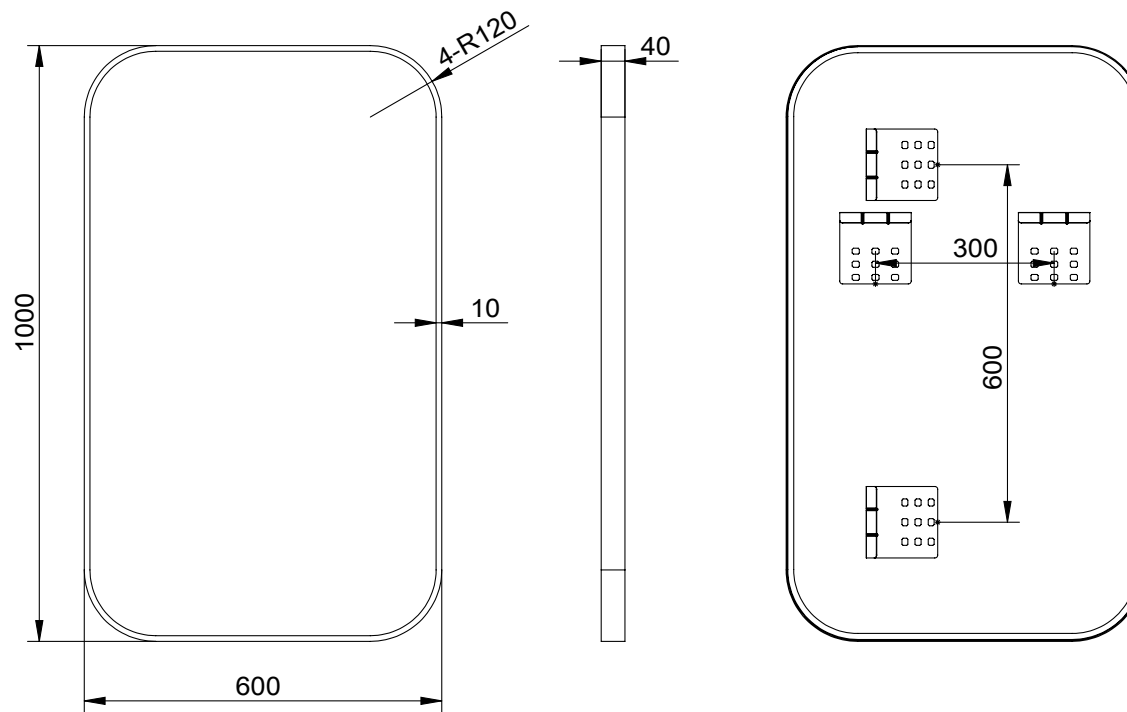

MODERN SOFT RECTANGLE 600

MIRROR

SPECIFICATIONS

WIDTH	600mm
HEIGHT	1000mm
DEPTH	40mm
WEIGHT	11kg
ORIENTATION	Portrait/Landscape

FEATURES

- Copper Free Mirror
- Coloured Aluminium Frame

FINISH	PRODUCT CODE
Baltic Brass	MSR60100-BB
Brits Nickel	MSR60100-BN
Cuban Bronze	MSR 60100-CB
Georgian Metal	MSR60100-GM
Manhattan Black	MSR60100-MB
Milano White	MSR60100-MW
Nordic Gold	MSR60100-NG

Disclaimer: All LED Products requiring hardwiring must be installed by a licensed electrician in accordance with local regulations. Sizes are in mm and nominal and should be checked prior to installation. Actual colours may vary so please check colour samples before ordering. Installation is acceptance of our products. Installation of faulty, warped, chipped or damaged products will void our warranty.