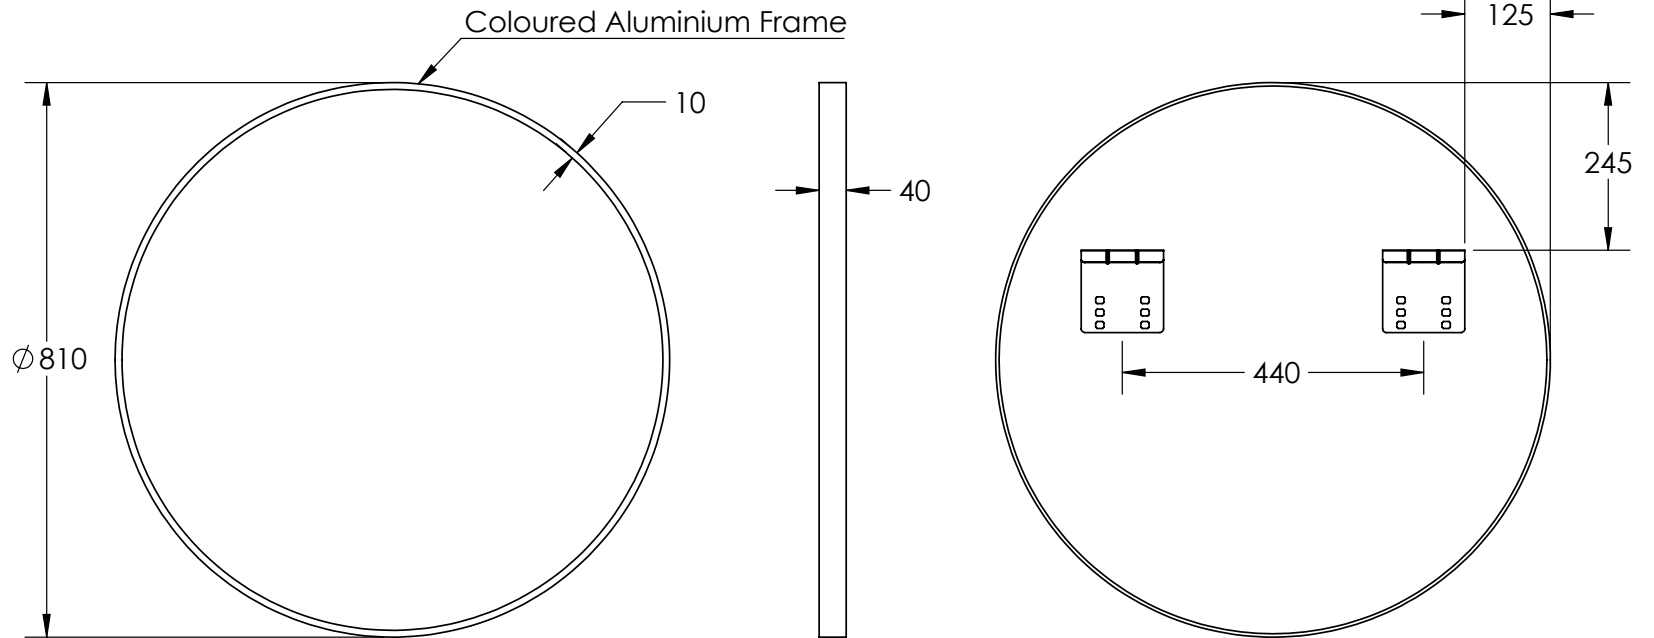

MODERN ROUND 810

NON-LED MIRROR

SPECIFICATIONS

WIDTH	810mm
HEIGHT	810mm
DEPTH	40mm
WEIGHT	7kg

FEATURES

- Copper Free Mirror
- Coloured Aluminium Frame

FINISH	PRODUCT CODE
Baltic Brass	MR81-BB
Brits Nickel	MR81-BN
Cuban Bronze	MR81-CB
Georgian Metal	MR81-GM

FINISH	PRODUCT CODE
Manhattan Black	MR81-MB
Milano White	MR81-MW
Nordic Gold	MR81-NG

Disclaimer: All LED Products requiring hardwiring must be installed by a licensed electrician in accordance with local regulations. Sizes are in mm and nominal and should be checked prior to installation. Actual colours may vary so please check colour samples before ordering. Installation is acceptance of our products. Installation of faulty, warped, chipped or damaged products will void our warranty.