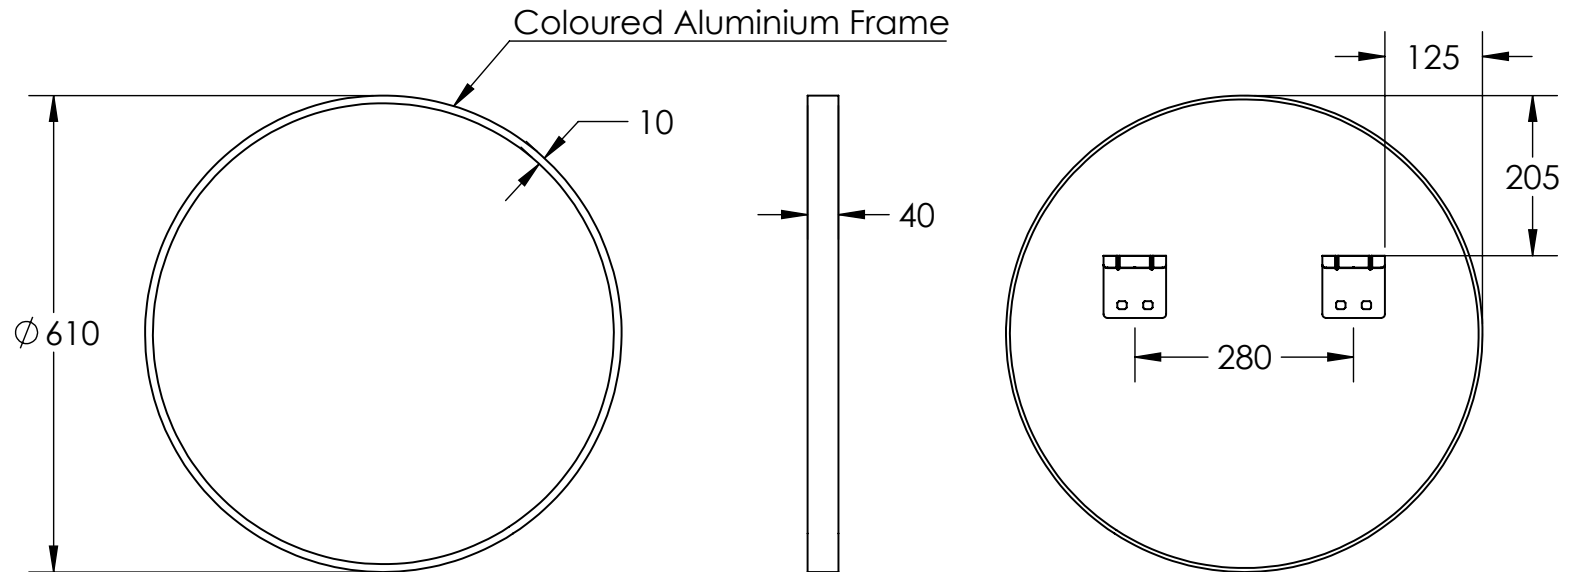

MODERN ROUND 610

NON-LED MIRROR

SPECIFICATIONS

WIDTH	610mm
HEIGHT	610mm
DEPTH	40mm
WEIGHT	5kg

FEATURES

- Copper Free Mirror
- Coloured Aluminium Frame

FINISH	PRODUCT CODE
Baltic Brass	MR61-BB
Brits Nickel	MR61-BN
Cuban Bronze	MR61-CB
Georgian Metal	MR61-GM

FINISH	PRODUCT CODE
Manhattan Black	MR61-MB
Milano White	MR61-MW
Nordic Gold	MR61-NG

Disclaimer: All LED Products requiring hardwiring must be installed by a licensed electrician in accordance with local regulations. Sizes are in mm and nominal and should be checked prior to installation. Actual colours may vary so please check colour samples before ordering. Installation is acceptance of our products. Installation of faulty, warped, chipped or damaged products will void our warranty.