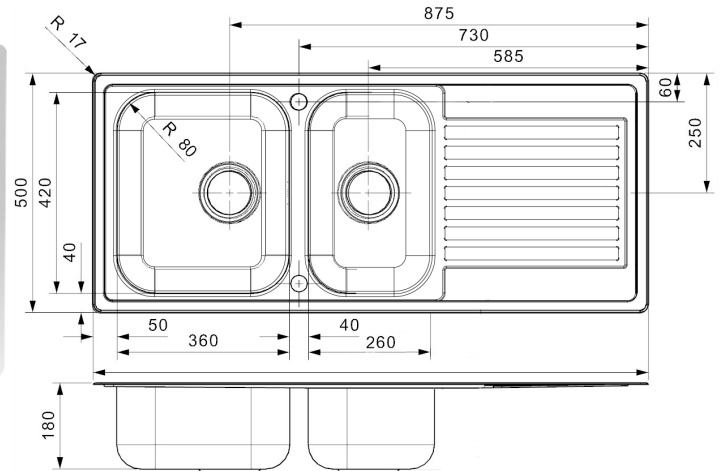

MONARCH 1160 1 & 3/4 SINK RIGHT HAND DRAINER

Product Image **Technical Specification**

S1145	DR002	R1035 + S1145	AW100	R1056	R1035
A	B	C	D	E	F

Description	
Monarch 1160 1 & 3/4 Sink Right Hand Drainer	
RIGHT HAND DRAINER	
R27417	1 Tap Hole RH Drainer
R27417FDCB	Main & 3/4 Bowls with RH Drainer includes B C
LEFT HAND DRAINER	
R27349	1 Tap Hole LH Drainer
R27349FDCB	Main & 3/4 Bowls with LH Drainer includes B C
NO TAP HOLE	
R27332	No Tap Hole
R27332FDCB	Main & 3/4 Bowls with Drainer includes B C

Additional Information
<ul style="list-style-type: none"> • Design Overflow • Round basket waste • 304 Stainless Steel Polished Inox Finish • Top Mount installation • 27/16 Litre Capacity • Suit 700 Carcass or Larger