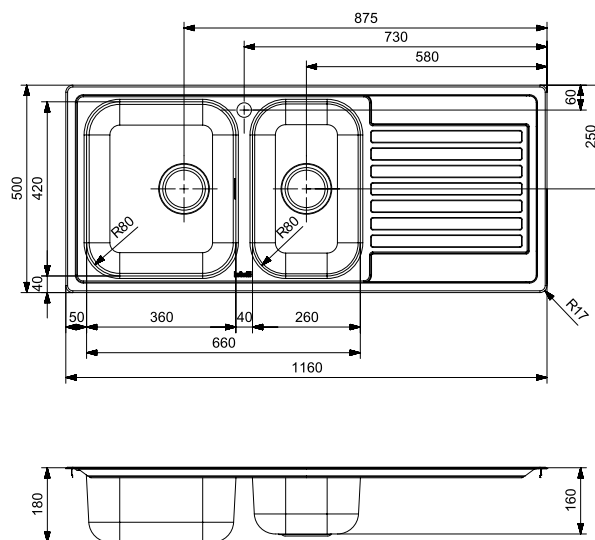

MONARCH MAIN & 3/4 BOWLS WITH DRAINER

Product Image	Technical Specification
---------------	-------------------------

INSTALLATION DISCLAIMER

ALL TEMPLATES, LINE DRAWINGS & ELECTRONIC FILES ARE SUPPLIED AS A GUIDE ONLY. PLEASE CROSS CHECK WITH ACTUAL BOWL BEFORE COMMENCING ANY CUTOUT AND ENSURE RADII ARE SUITABLE TO BENCHTOP MATERIAL TOLERANCES. ARGENT ACCEPTS NO RESPONSIBILITY FOR CUTOUT ERRORS.

www.argentaust.com.au

Description	Additional Information
<p>MONARCH BOWL & 3/4 WITH DRAINER</p> <p>R27417 1 Tap Hole RH Drainer R27349 1 Tap Hole LH Drainer R27332 No Tap Hole</p> <p>Accessories to suit:</p> <p>R1035 Colander (must purchase with foodboard) S1145 Wooden Cutting Board DR002 Stainless Steel Dishrack</p>	<ul style="list-style-type: none"> Design Overflow Round basket waste 304 Stainless Steel Polished Inox Finish Top Mount installation 27/16 Litre Capacity Suit 700 Carcass or Larger