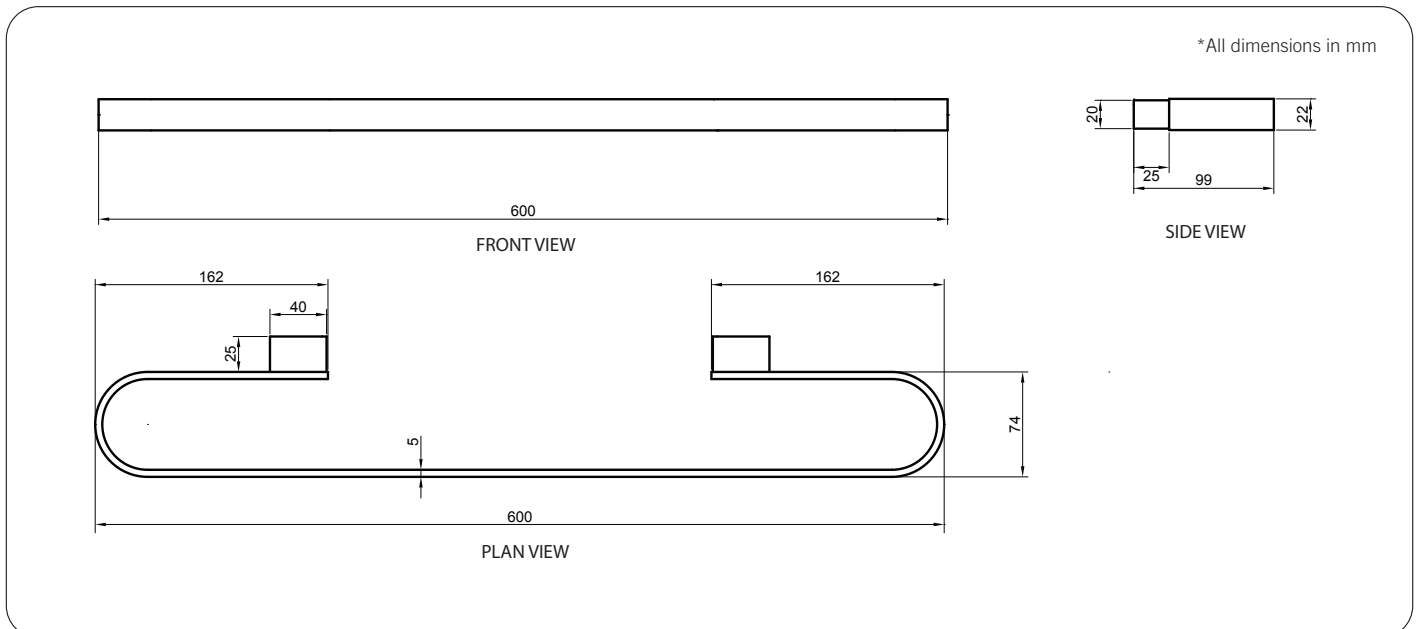

Technical Detail

Material: Heavy Duty Brass
 Finish: Bright Chrome
 Bracket: Heavy Duty Brass Lug
 Fixings: Included

Available Model

RBA1643-114

äska Towel Rail #2

Important: Installation instructions and current rough-in details should be furnished with each fixture. Do not rough in without certified dimensions. Dimensions are subject to manufacturer's tolerance of +/-10mm.

äska Robe Hook

20mm[W] x 65mm[H] x 30mm[D]

RBA1643-100

äska Double Robe Hook

90mm[W] x 25mm[H] x 30mm[D]

RBA1643-110

äska Toilet Roll Holder #1

138mm[W] x 22mm[H] x 95mm[D]

290mm[W] x 25mm[H] x 60mm[D]

RBA1643-122

ända Soap Dish

110mm[W] x 38mm[H] x 110mm[D]

RBA1622-101

ända Toilet Roll Holder w/ Phone Shelf

140mm [W] x 81mm[H] x 74mm[D]

RBA1622-105

äska Towel Rail #1

600mm[W] x 22mm[H] x 50mm[D]

RBA1643-104

äska Towel Rail #2

600mm[W] x 22mm[H] x 100mm[D]

RBA1643-114