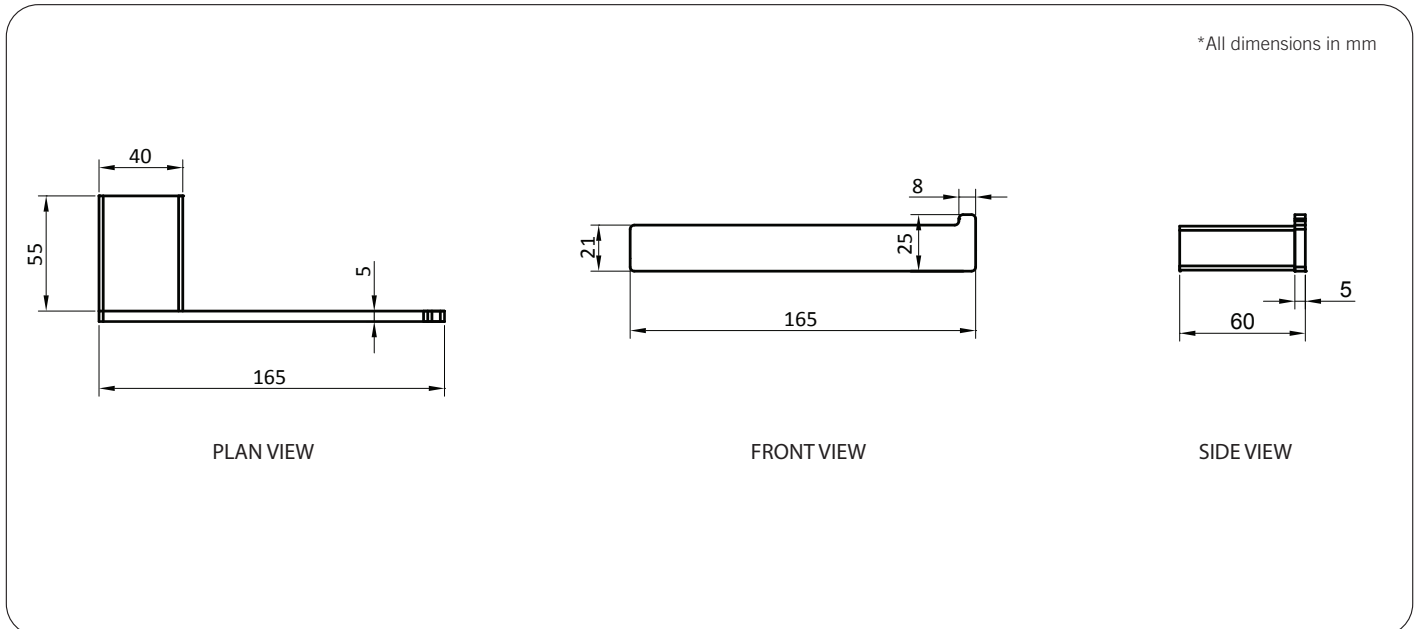

Available Model

RBA1643-112

äska Toilet Roll Holder #2

Important: Installation instructions and current rough-in details should be furnished with each fixture. Do not rough in without certified dimensions. Dimensions are subject to manufacturer's tolerance of +/-10mm.