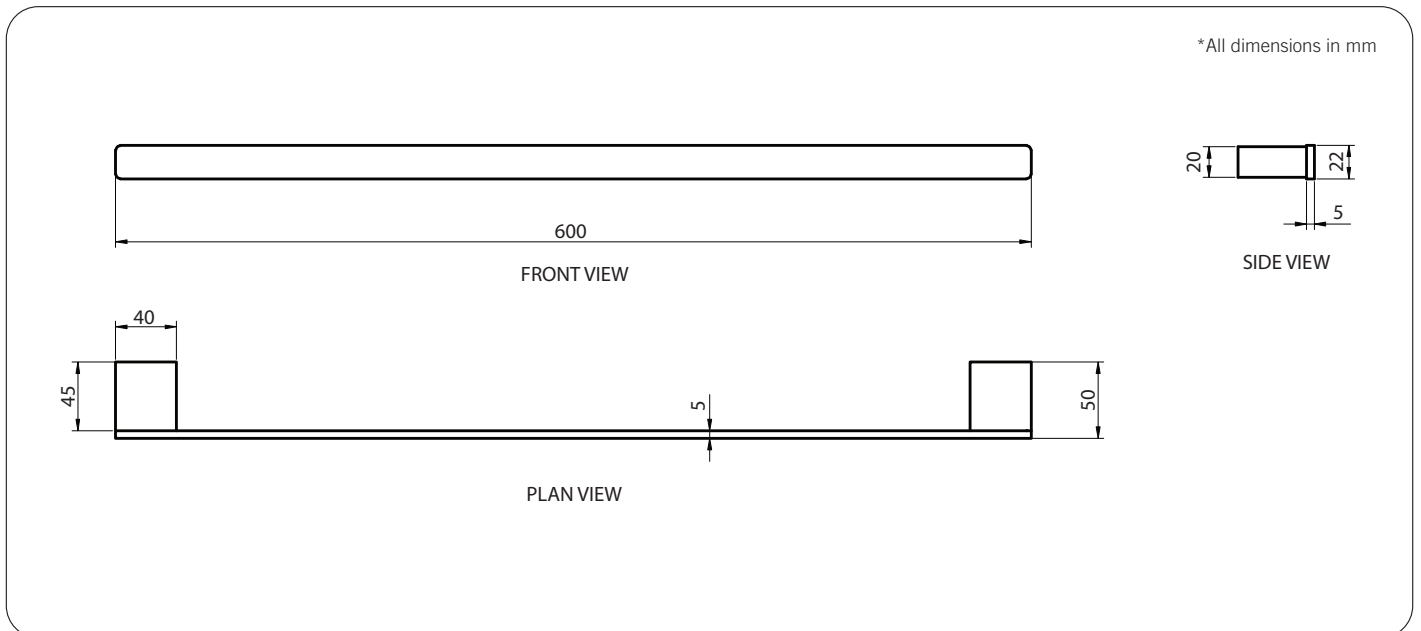

Technical Detail

Material: Heavy Duty Brass
 Finish: Bright Chrome
 Bracket: Heavy Duty Brass Lug
 Fixings: Included

Available Model

RBA1643-104

äska Towel Rail #1

Important: Installation instructions and current rough-in details should be furnished with each fixture. Do not rough in without certified dimensions. Dimensions are subject to manufacturer's tolerance of +/-10mm.

äska Towel Rail #1

600mm[W] x 22mm[H] x 50mm[D]

RBA1643-104

äska Towel Rail #2

600mm[W] x 22mm[H] x 100mm[D]

RBA1643-114