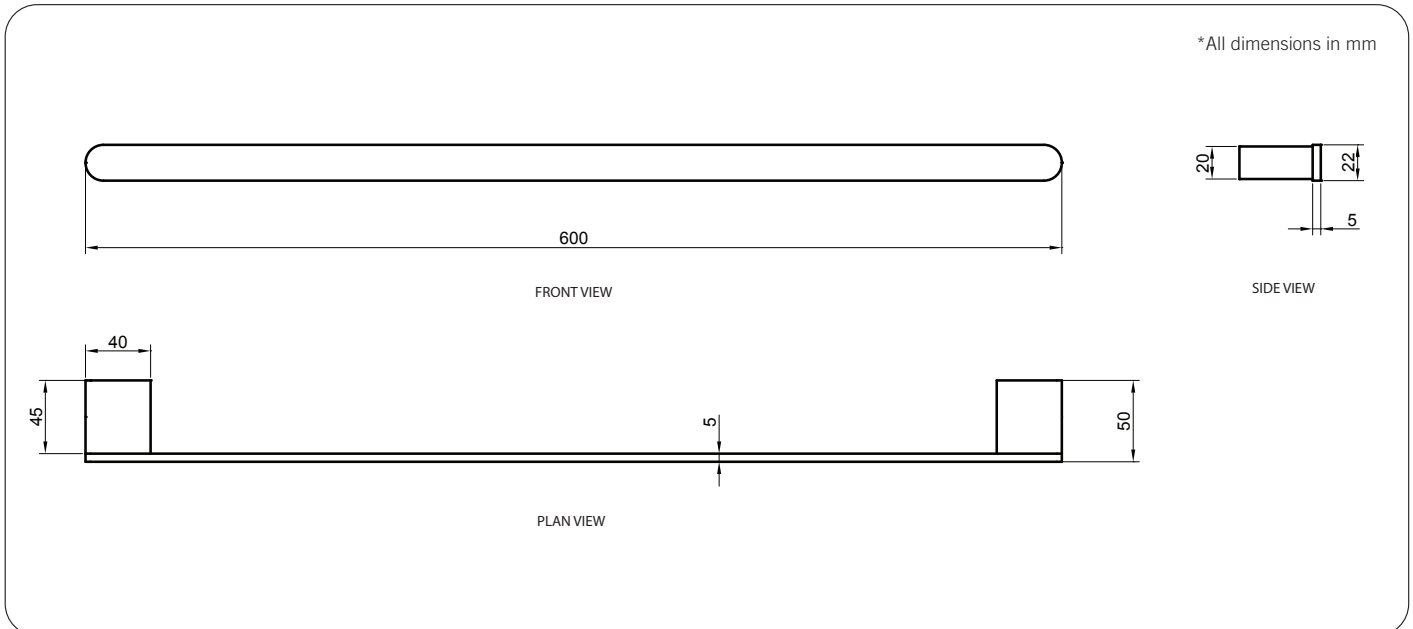

Technical Detail

Material: Heavy Duty Brass
 Finish: Matte Black
 Bracket: 12mm Heavy Duty Brass Lug
 Fixings: Included

Available Model

RBA1631-304 oken Towel Rail #1, Matte Black

Related Products

RBA1631-300 oken Robe Hook, Matte Black
RBA1631-302 oken Toilet Roll Holder #1, Matte Black
RBA1631-322 oken Double Toilet Roll Holder, Matte Black

Important: Installation instructions and current rough-in details should be furnished with each fixture. Do not rough in without certified dimensions. Dimensions are subject to manufacturer's tolerance of +/-10mm.