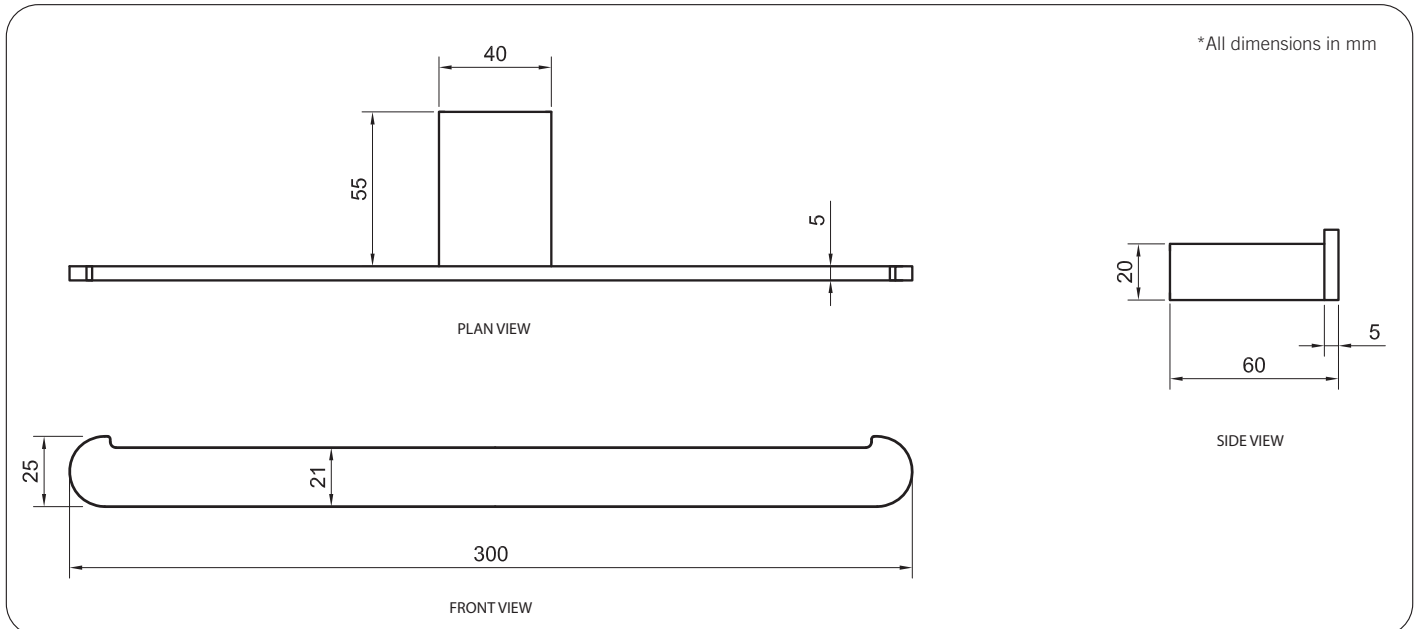

Available Model

RBA1631-122

oken Double Toilet Roll Holder

Important: Installation instructions and current rough-in details should be furnished with each fixture. Do not rough in without certified dimensions. Dimensions are subject to manufacturer's tolerance of +/-10mm.