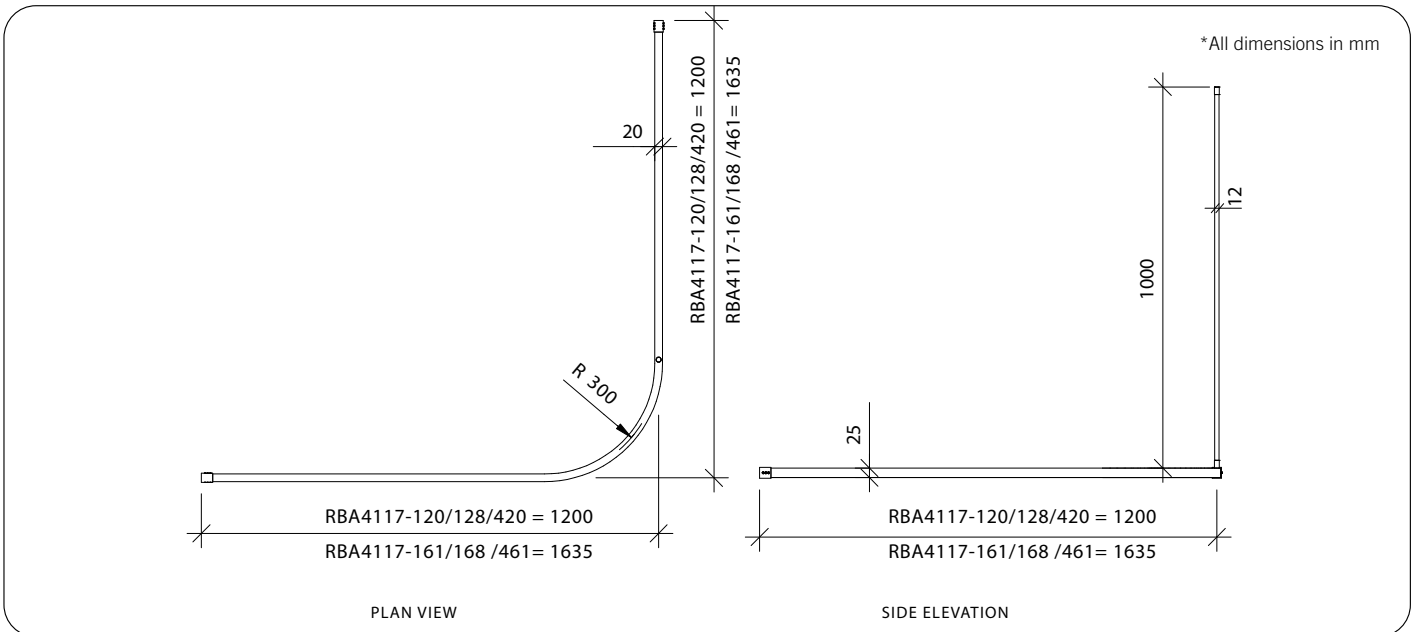

Related Products

RBA4177-999-001	Taffeta Shower Curtain (to suit RBA4177-120) 3.0M [W] x 1.8M [H]
RBA4177-999-002	Taffeta Shower Curtain (to suit RBA4177-161) 3.6M [W] x 1.8M [H]

Important: Installation instructions and current rough-in details should be furnished with each fixture. Do not rough in without certified dimensions. Dimensions are subject to manufacturer's tolerance of +/-10mm.