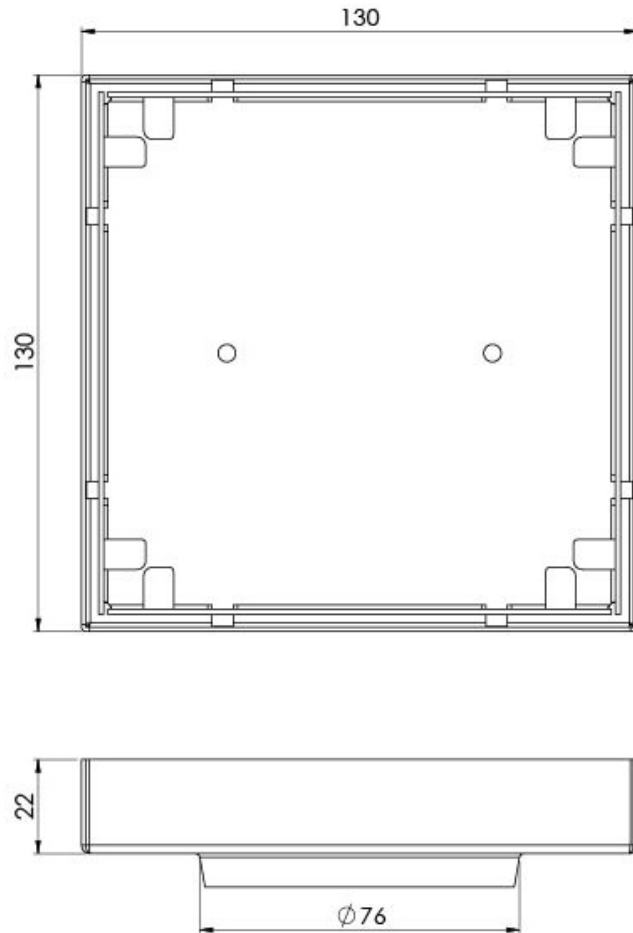

PHOENIX P

PHOENIX POINT DRAIN TI 130MM OUTLET 76MM

SPECIFICATIONS

AVAILABLE IN

202-1304-10
Matte Black

202-1304-51
Stainless Steel

INFORMATION

MAINTENANCE AND CARE:

Please visit <https://www.phoenixtapware.com.au/warranty> to view the full warranty

While we aim to ensure the specifications shown are correct at time of printing, Phoenix Tapware reserves the right to make modifications without prior notice. Always use the physical product measurements for mark-ups and roughing-in as the line drawing shown may differ from the actual product over time. All measurements are shown in millimetres. Colours may vary from image shown.