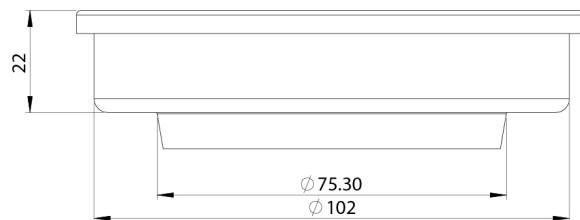

PHOENIX P

PHOENIX POINT DRAIN ROUND 100MM OUTLET 76MM

SPECIFICATIONS

AVAILABLE IN

204-4004-10
Matte Black

204-4004-51
Stainless Steel

INFORMATION

MAINTENANCE AND CARE:

Please visit <https://www.phoenixtapware.com.au/warranty> to view the full warranty

While we aim to ensure the specifications shown are correct at time of printing, Phoenix Tapware reserves the right to make modifications without prior notice. Always use the physical product measurements for mark-ups and roughing-in as the line drawing shown may differ from the actual product over time. All measurements are shown in millimetres. Colours may vary from image shown.