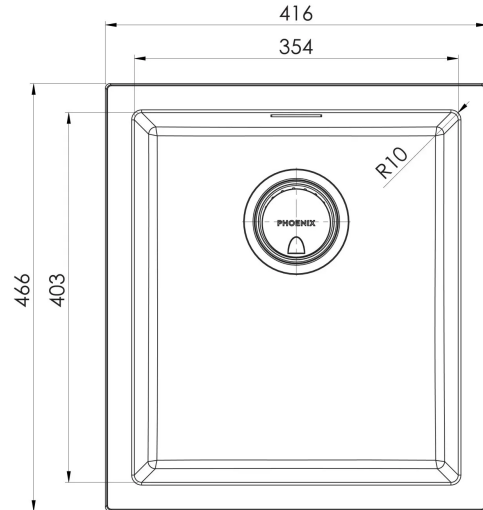

5000 SERIES SINKS

5000 SERIES SINGLE BOWL SINK

SPECIFICATIONS

AVAILABLE IN

312-0002-10
Matte Black

312-0002-80
Matte White

INFORMATION

MAINTENANCE AND CARE:

28 Litre Capacity

Please visit <https://www.phoenixtapware.com.au/warranty> to view the full warranty

While we aim to ensure the specifications shown are correct at time of printing, Phoenix Tapware reserves the right to make modifications without prior notice. Always use the physical product measurements for mark-ups and roughing-in as the line drawing shown may differ from the actual product over time. All measurements are shown in millimetres. Colours may vary from image shown.