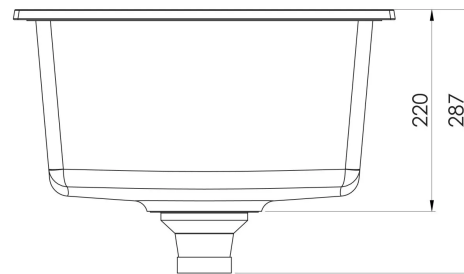

5000 SERIES SINKS

5000 SERIES SINGLE BOWL SINK

SPECIFICATIONS

AVAILABLE IN

312-0002-10
Matte Black

312-0002-80
Matte White

INFORMATION

MAINTENANCE AND CARE:

28 Litre Capacity

Please visit <https://www.phoenixtapware.com.au/warranty> to view the full warranty

While we aim to ensure the specifications shown are correct at time of printing, Phoenix Tapware reserves the right to make modifications without prior notice. Always use the physical product measurements for mark-ups and roughing-in as the line drawing shown may differ from the actual product over time. All measurements are shown in millimetres. Colours may vary from image shown.