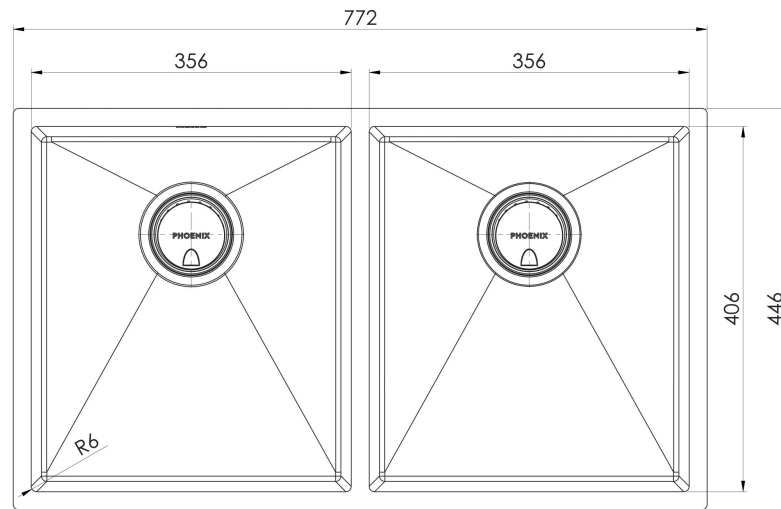

4000 SERIES SINKS

4000 SERIES DOUBLE BOWL SINK

SPECIFICATIONS

AVAILABLE IN

310-2002-51
Stainless Steel

310-2002-16
Brushed Black

INFORMATION

MAINTENANCE AND CARE:

33 Litre Capacity Each Bowl

Please visit <https://www.phoenixtapware.com.au/warranty> to view the full warranty

While we aim to ensure the specifications shown are correct at time of printing, Phoenix Tapware reserves the right to make modifications without prior notice. Always use the physical product measurements for mark-ups and roughing-in as the line drawing shown may differ from the actual product over time. All measurements are shown in millimetres. Colours may vary from image shown.