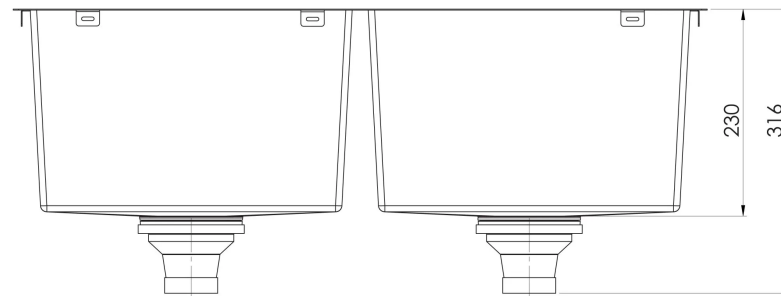

4000 SERIES SINKS

4000 SERIES DOUBLE BOWL SINK

SPECIFICATIONS

AVAILABLE IN

310-2002-51
Stainless Steel

310-2002-16
Brushed Black

INFORMATION

MAINTENANCE AND CARE:

33 Litre Capacity Each Bowl

Please visit <https://www.phoenixtapware.com.au/warranty> to view the full warranty

While we aim to ensure the specifications shown are correct at time of printing, Phoenix Tapware reserves the right to make modifications without prior notice. Always use the physical product measurements for mark-ups and roughing-in as the line drawing shown may differ from the actual product over time. All measurements are shown in millimetres. Colours may vary from image shown.