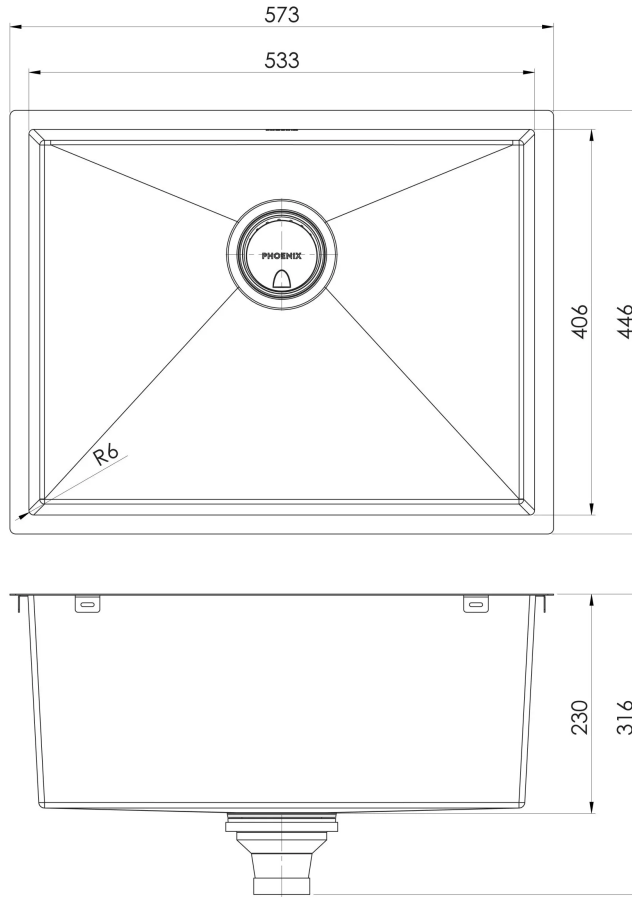

4000 SERIES SINKS

4000 SERIES LARGE SINGLE BOWL SINK 500MM

SPECIFICATIONS

AVAILABLE IN

310-1002-51
Stainless Steel

310-1002-16
Brushed Black

INFORMATION

MAINTENANCE AND CARE:

- All surfaces should be cleaned with mild liquid detergent or soap and water.
- Do not use cream cleaners or citrus based cleaning products, as they are abrasive.
- Use of unsuitable cleaning agents may damage the surface.
- Any damage caused in this way will not be covered by warranty.

47 Litre Capacity

Please visit <https://www.phoenixtapware.com.au/warranty> to view the full warranty

While we aim to ensure the specifications shown are correct at time of printing, Phoenix Tapware reserves the right to make modifications without prior notice. Always use the physical product measurements for mark-ups and roughing-in as the line drawing shown may differ from the actual product over time. All measurements are shown in millimetres. Colours may vary from image shown.

Ph: +61 3 9780 4200
12/11/2024
[phoenixtapware.com.au](https://www.phoenixtapware.com.au)