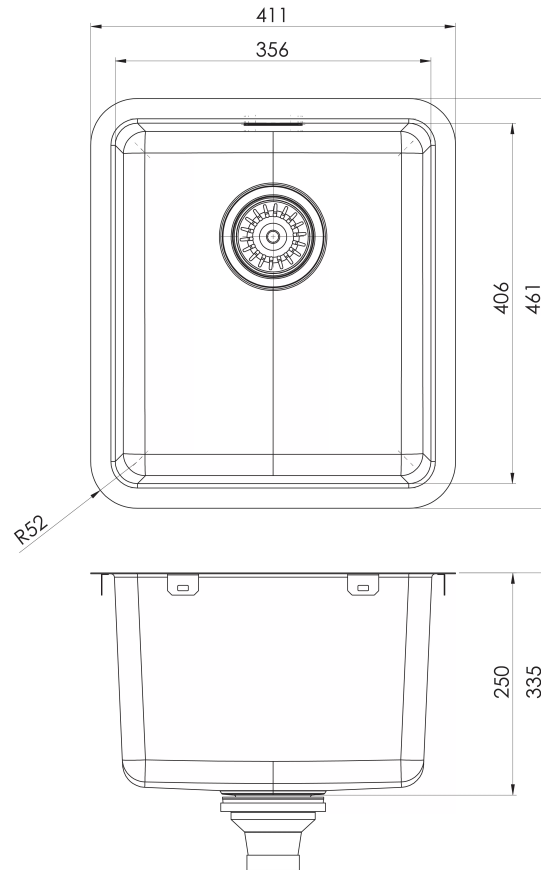

## SPECIFICATIONS

36 Litre Capacity