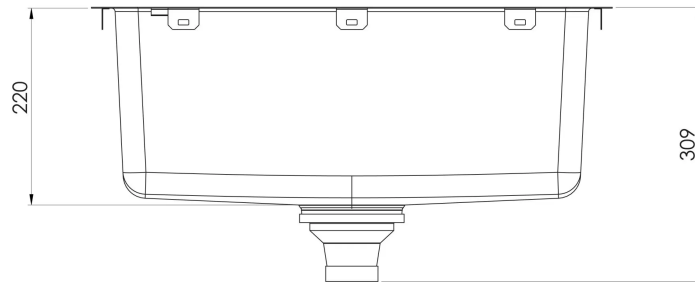

2000 SERIES SINKS

2000 SERIES LARGE SINGLE BOWL SINK

SPECIFICATIONS

47 Litre capacity

AVAILABLE IN

303-1002-51
Stainless Steel

INFORMATION

MAINTENANCE AND CARE: