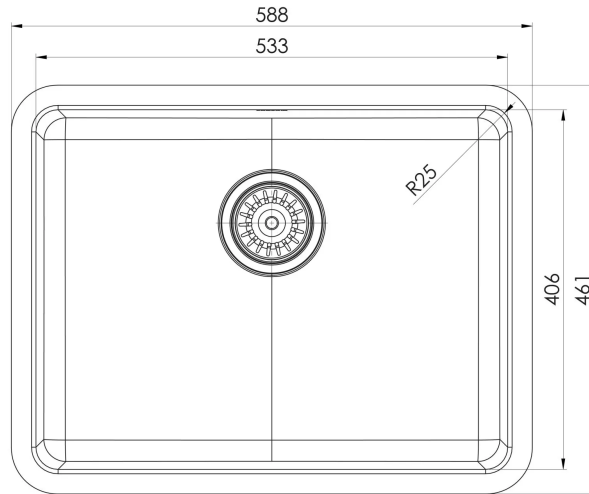

2000 SERIES SINKS

2000 SERIES LARGE SINGLE BOWL SINK

SPECIFICATIONS

47 Litre capacity

AVAILABLE IN

303-1002-51
Stainless Steel

INFORMATION

MAINTENANCE AND CARE: