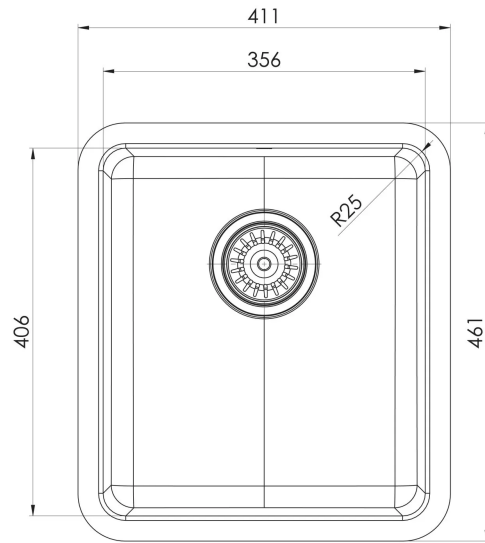

2000 SERIES SINKS

2000 SERIES SINGLE BOWL SINK

SPECIFICATIONS

33 Litre capacity

AVAILABLE IN

303-0002-51
Stainless Steel

INFORMATION

MAINTENANCE AND CARE:

Please visit <https://www.phoenixtapware.com.au/warranty> to view the full warranty

While we aim to ensure the specifications shown are correct at time of printing, Phoenix Tapware reserves the right to make modifications without prior notice. Always use the physical product measurements for mark-ups and roughing-in as the line drawing shown may differ from the actual product over time. All measurements are shown in millimetres. Colours may vary from image shown.