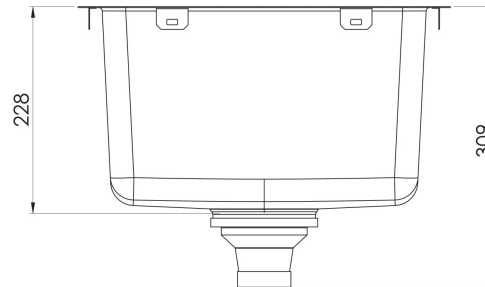

2000 SERIES SINKS

2000 SERIES SINGLE BOWL SINK

SPECIFICATIONS

33 Litre capacity

AVAILABLE IN

303-0002-51
Stainless Steel

INFORMATION

MAINTENANCE AND CARE:

Please visit <https://www.phoenixtapware.com.au/warranty> to view the full warranty

While we aim to ensure the specifications shown are correct at time of printing, Phoenix Tapware reserves the right to make modifications without prior notice. Always use the physical product measurements for mark-ups and roughing-in as the line drawing shown may differ from the actual product over time. All measurements are shown in millimetres. Colours may vary from image shown.