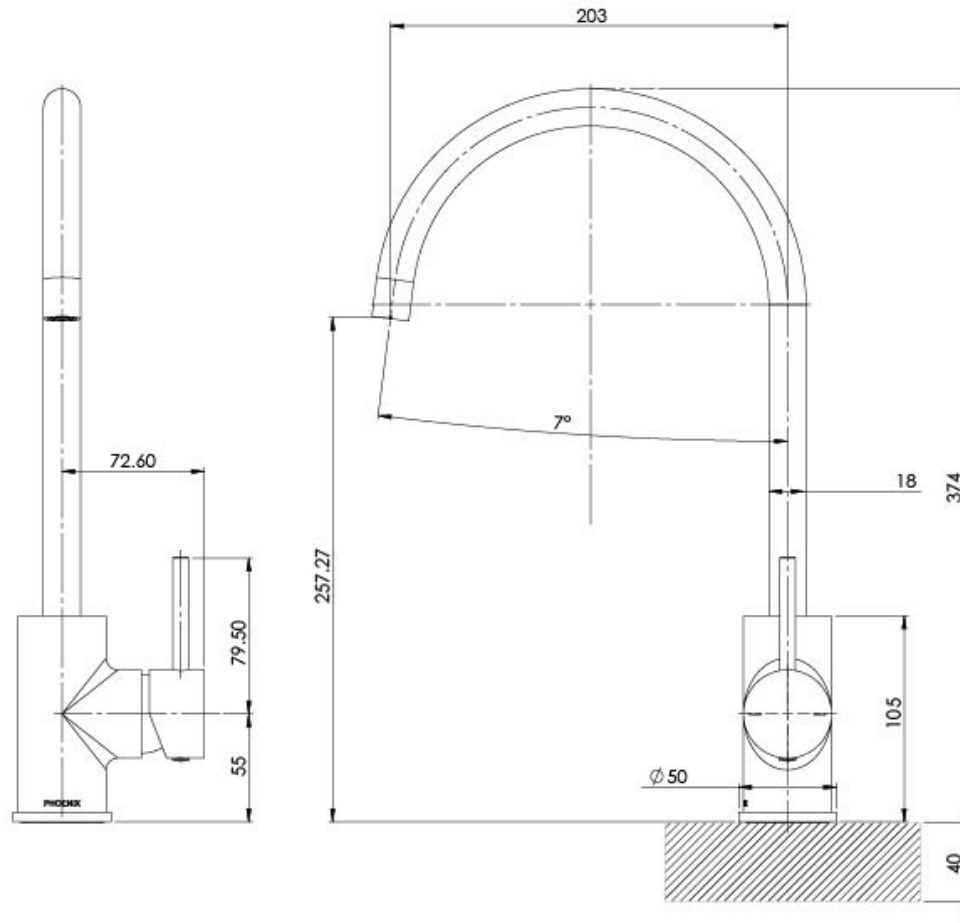

## PINA SINK MIXER 200MM GOOSENECK

## SPECIFICATIONS

Please visit <https://www.phoenixtapware.com.au/warranty> to view the full warranty

While we aim to ensure the specifications shown are correct at time of printing, Phoenix Tapware reserves the right to make modifications without prior notice. Always use the physical product measurements for mark-ups and roughing-in as the line drawing shown may differ from the actual product over time. All measurements are shown in millimetres. Colours may vary from image shown.