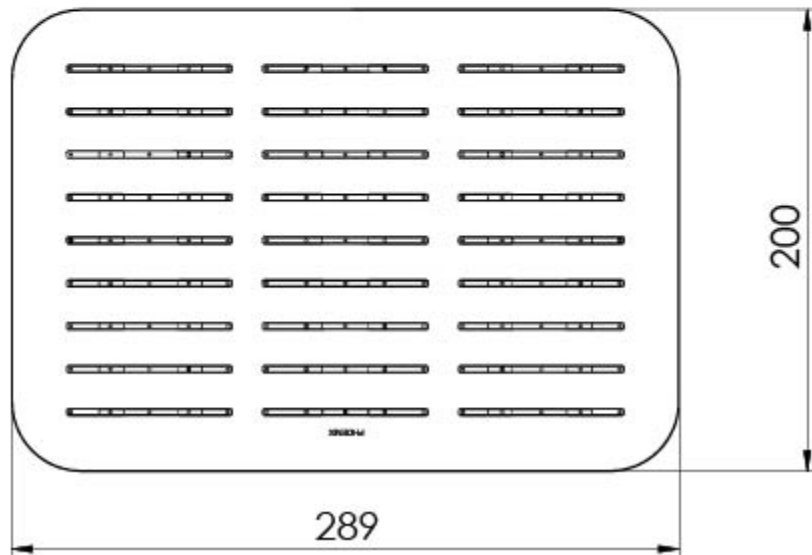

NX CAPE

NX CAPE SHOWER ROSE

SPECIFICATIONS

AVAILABLE IN

605-5000-00
Chrome

INFORMATION

Temperature Rating
1 - 75°C

Pressure Rating
150 - 500kPa

Please visit <https://www.phoenixtapware.com.au/warranty> to view the full warranty

While we aim to ensure the specifications shown are correct at time of printing, Phoenix Tapware reserves the right to make modifications without prior notice. Always use the physical product measurements for mark-ups and roughing-in as the line drawing shown may differ from the actual product over time. All measurements are shown in millimetres. Colours may vary from image shown.