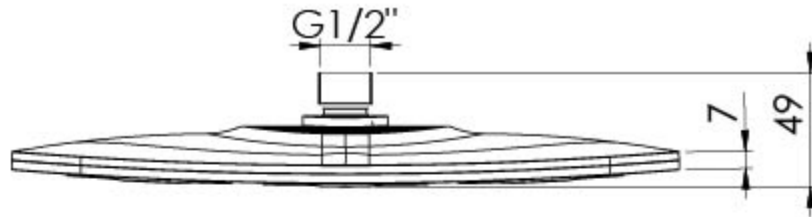

NX CAPE

NX CAPE SHOWER ROSE

SPECIFICATIONS

AVAILABLE IN

605-5000-00
Chrome

INFORMATION

Temperature Rating
1 - 75°C

Pressure Rating
150 - 500kPa

Please visit <https://www.phoenixtapware.com.au/warranty> to view the full warranty

While we aim to ensure the specifications shown are correct at time of printing, Phoenix Tapware reserves the right to make modifications without prior notice. Always use the physical product measurements for mark-ups and roughing-in as the line drawing shown may differ from the actual product over time. All measurements are shown in millimetres. Colours may vary from image shown.