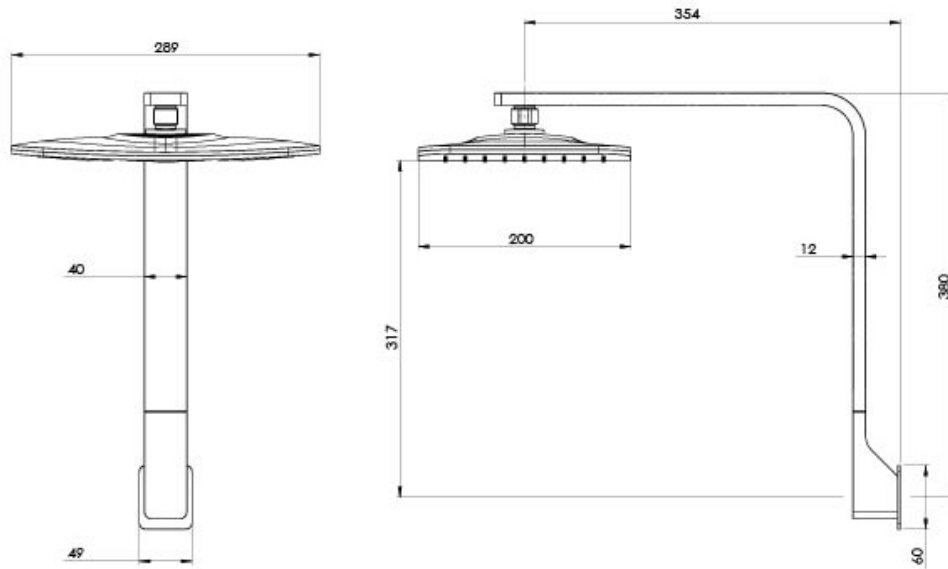

NX CAPE

NX CAPE SHOWER ARM & ROSE

SPECIFICATIONS

AVAILABLE IN

605-5100-00
Chrome

INFORMATION

Temperature Rating
1 - 75°C

Pressure Rating
150 - 500kPa