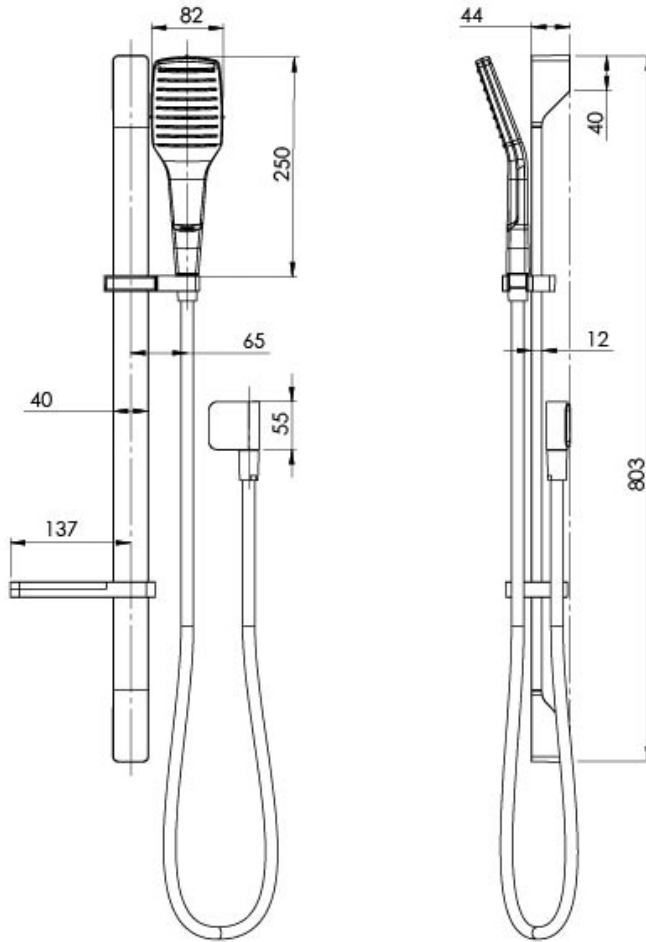

NX CAPE

NX CAPE RAIL SHOWER

SPECIFICATIONS

AVAILABLE IN

605-6810-00
Chrome

605-6810-60
Chrome / Matte Black

INFORMATION

Temperature Rating
1 - 75°C