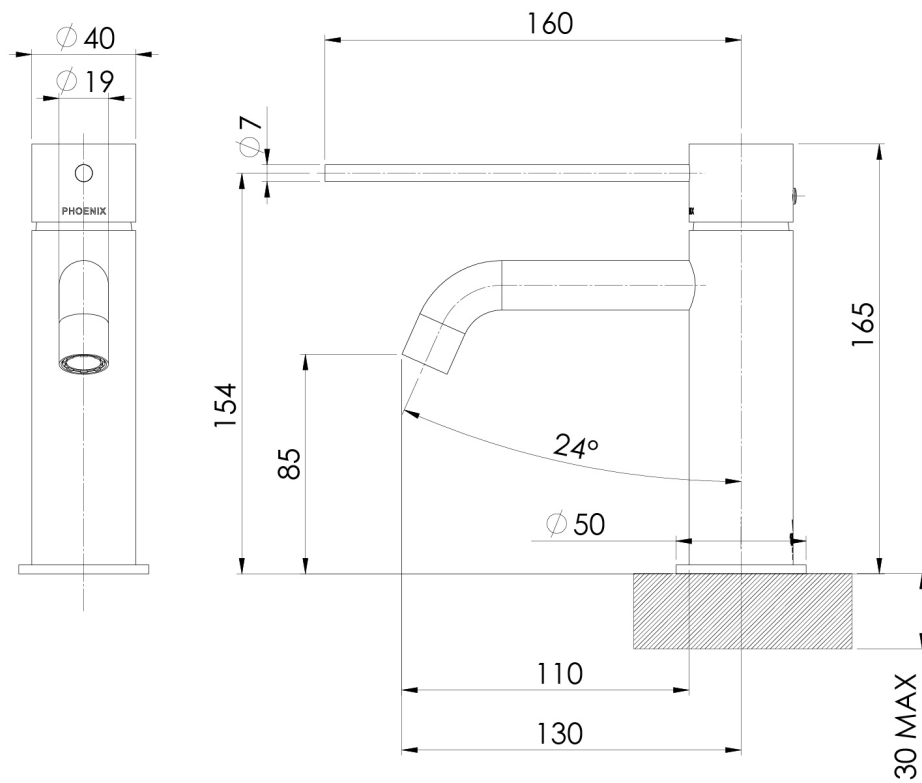

VIVID SLIMLINE

VIVID SLIMLINE BASIN MIXER CURVED OUTLET WITH EXTENDED LEVER

SPECIFICATIONS

AVAILABLE IN

114-7701-00
Chrome

114-7701-40
Brushed Nickel

114-7701-30
Gun Metal

114-7701-31
Brushed Carbon

114-7701-10
Matte Black

114-7701-12
Brushed Gold

INFORMATION

Temperature Rating
1 - 75°C

Pressure Rating
150 - 500kPa

MAINTENANCE AND CARE:

- All surfaces should be cleaned with mild liquid detergent or soap and water.
- Do not use cream cleaners or citrus based cleaning products, as they are abrasive.
- Use of unsuitable cleaning agents may damage the surface.
- Any damage caused in this way will not be covered by warranty.

Please visit <https://www.phoenixtapware.com.au/warranty> to view the full warranty

While we aim to ensure the specifications shown are correct at time of printing, Phoenix Tapware reserves the right to make modifications without prior notice. Always use the physical product measurements for mark-ups and roughing-in as the line drawing shown may differ from the actual product over time. All measurements are shown in millimetres. Colours may vary from image shown.