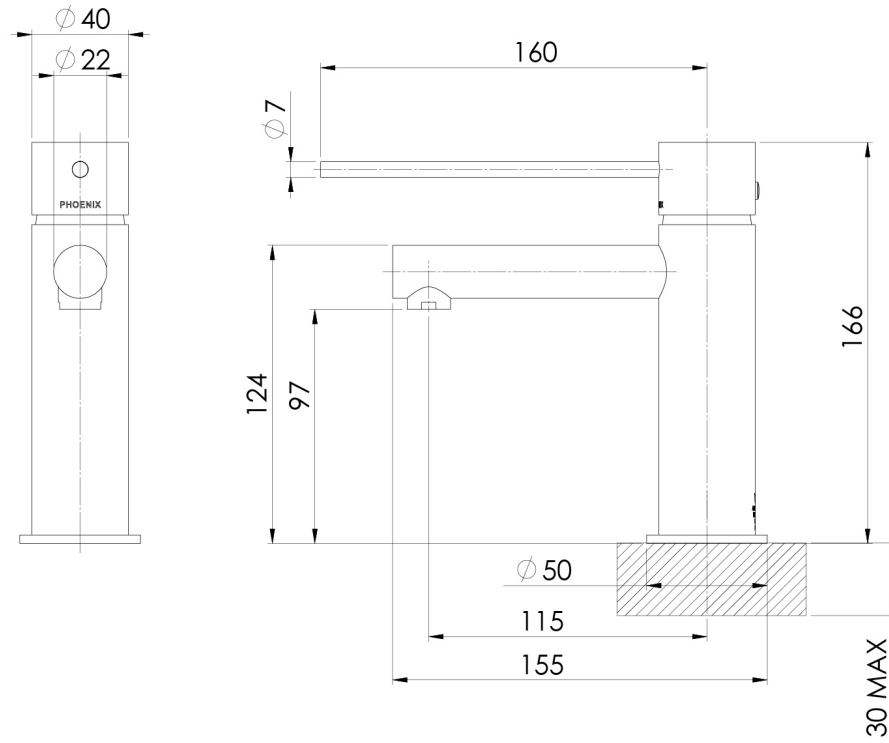

VIVID SLIMLINE

VIVID SLIMLINE BASIN MIXER WITH EXTENDED LEVER

SPECIFICATIONS

AVAILABLE IN

114-7700-00
Chrome

114-7700-40
Brushed Nickel

114-7700-30
Gun Metal

114-7700-31
Brushed Carbon

114-7700-10
Matte Black

114-7700-12
Brushed Gold

INFORMATION

Temperature Rating
1 - 75°C

Pressure Rating
150 - 500kPa

MAINTENANCE AND CARE:

- All surfaces should be cleaned with mild liquid detergent or soap and water.
- Do not use cream cleaners or citrus based cleaning products, as they are abrasive.
- Use of unsuitable cleaning agents may damage the surface.
- Any damage caused in this way will not be covered by warranty.

Please visit <https://www.phoenixtapware.com.au/warranty> to view the full warranty

While we aim to ensure the specifications shown are correct at time of printing, Phoenix Tapware reserves the right to make modifications without prior notice. Always use the physical product measurements for mark-ups and roughing-in as the line drawing shown may differ from the actual product over time. All measurements are shown in millimetres. Colours may vary from image shown.