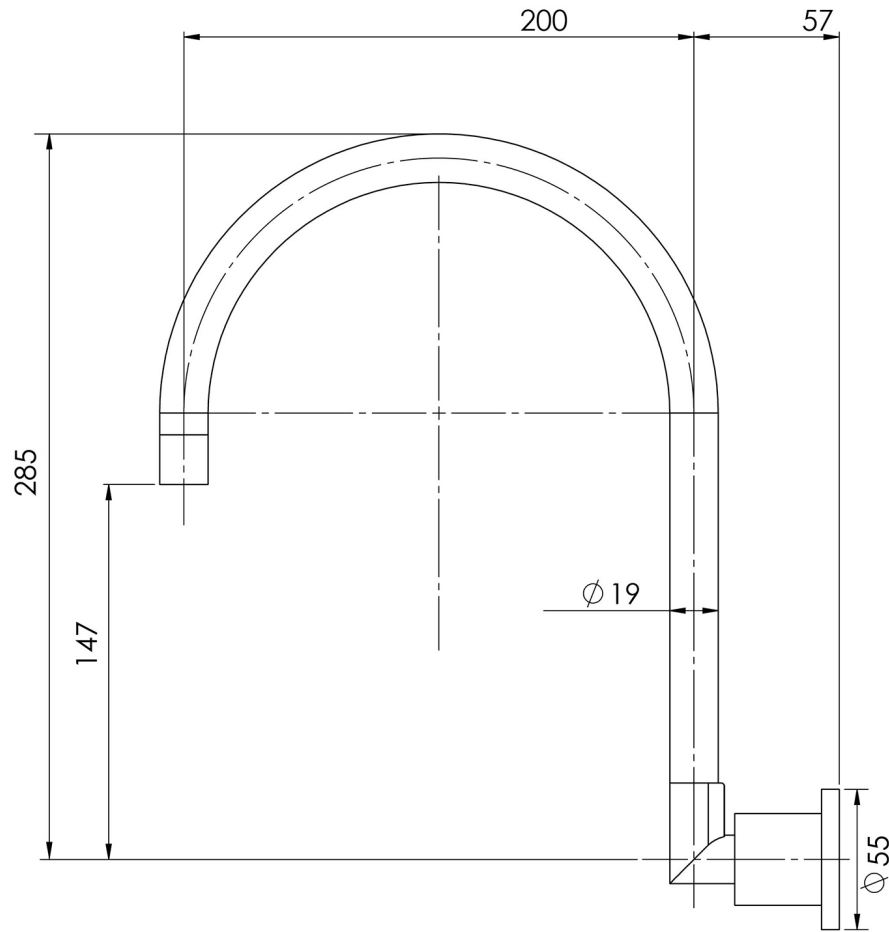

VIVID PIN LEVER

VIVID PIN LEVER WALL SINK OUTLET 200MM GOOSENECK

SPECIFICATIONS

AVAILABLE IN

VP073 CHR
Chrome

INFORMATION

Temperature Rating
1 - 75°C

Pressure Rating
150 - 500kPa

Please visit <https://www.phoenixtapware.com.au/warranty> to view the full warranty

While we aim to ensure the specifications shown are correct at time of printing, Phoenix Tapware reserves the right to make modifications without prior notice. Always use the physical product measurements for mark-ups and roughing-in as the line drawing shown may differ from the actual product over time. All measurements are shown in millimetres. Colours may vary from image shown.