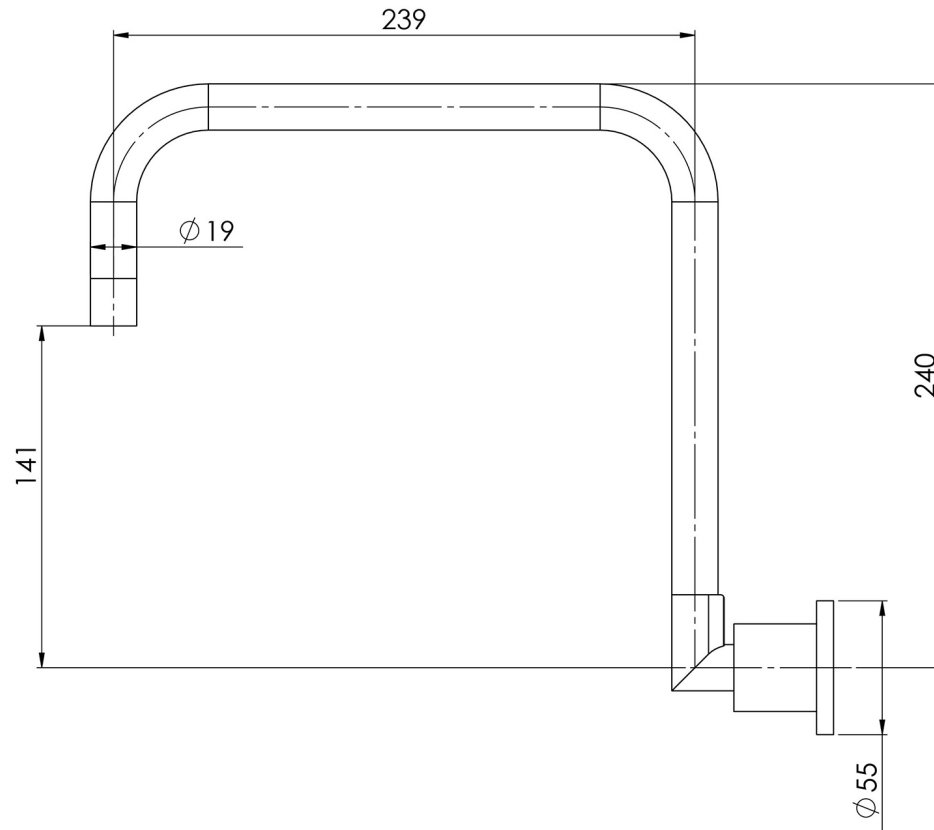

VIVID PIN LEVER

VIVID PIN LEVER WALL SINK OUTLET 240MM SQUARELINE

SPECIFICATIONS

AVAILABLE IN

VP076 CHR
Chrome

INFORMATION

Temperature Rating
1 - 75°C

Pressure Rating
150 - 500kPa

Please visit <https://www.phoenixtapware.com.au/warranty> to view the full warranty

While we aim to ensure the specifications shown are correct at time of printing, Phoenix Tapware reserves the right to make modifications without prior notice. Always use the physical product measurements for mark-ups and roughing-in as the line drawing shown may differ from the actual product over time. All measurements are shown in millimetres. Colours may vary from image shown.