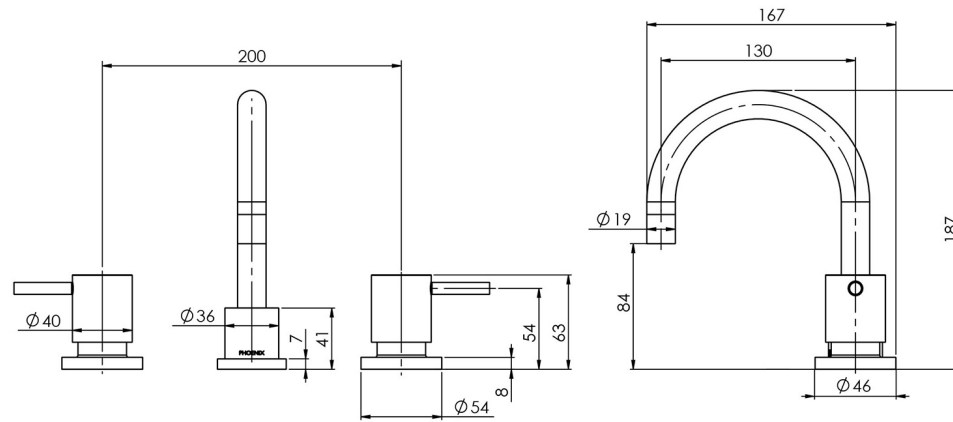

VIVID PIN LEVER

VIVID PIN LEVER BASIN SET SWIVEL GOOSENECK OUTLET

SPECIFICATIONS

AVAILABLE IN

VP101 CHR
Chrome

INFORMATION

Temperature Rating
1 - 75°C

Pressure Rating
150 - 500kPa

Please visit <https://www.phoenixtapware.com.au/warranty> to view the full warranty

While we aim to ensure the specifications shown are correct at time of printing, Phoenix Tapware reserves the right to make modifications without prior notice. Always use the physical product measurements for mark-ups and roughing-in as the line drawing shown may differ from the actual product over time. All measurements are shown in millimetres. Colours may vary from image shown.