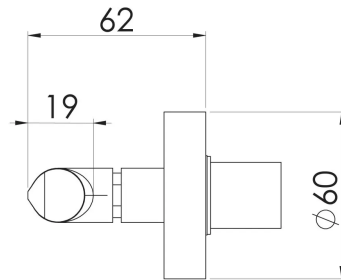

VIVID SLIMLINE PLUS

VIVID SLIMLINE PLUS LEVER WALL TOP ASSEMBLIES - LEAD FREE

SPECIFICATIONS

AVAILABLE IN

119-0601-00-1
Chrome

119-0601-40-1
Brushed Nickel

119-0601-31-1
Brushed Carbon

119-0601-10-1
Matte Black

Please visit <https://www.phoenixtapware.com.au/warranty> to view the full warranty

While we aim to ensure the specifications shown are correct at time of printing, Phoenix Tapware reserves the right to make modifications without prior notice. Always use the physical product measurements for mark-ups and roughing-in as the line drawing shown may differ from the actual product over time. All measurements are shown in millimetres. Colours may vary from image shown.