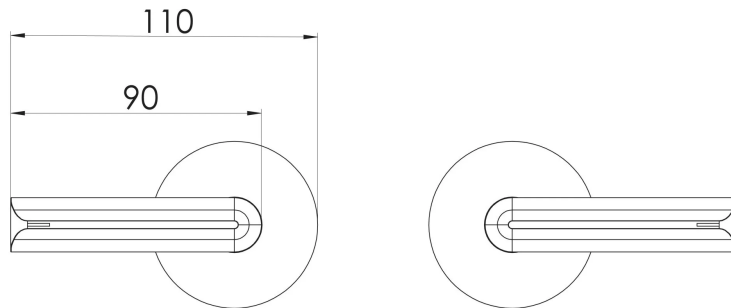

VIVID SLIMLINE PLUS

VIVID SLIMLINE PLUS LEVER WALL TOP ASSEMBLIES - LEAD FREE

SPECIFICATIONS

AVAILABLE IN

119-0601-00-1
Chrome

119-0601-40-1
Brushed Nickel

119-0601-31-1
Brushed Carbon

119-0601-10-1
Matte Black

Please visit <https://www.phoenixtapware.com.au/warranty> to view the full warranty

While we aim to ensure the specifications shown are correct at time of printing, Phoenix Tapware reserves the right to make modifications without prior notice. Always use the physical product measurements for mark-ups and roughing-in as the line drawing shown may differ from the actual product over time. All measurements are shown in millimetres. Colours may vary from image shown.