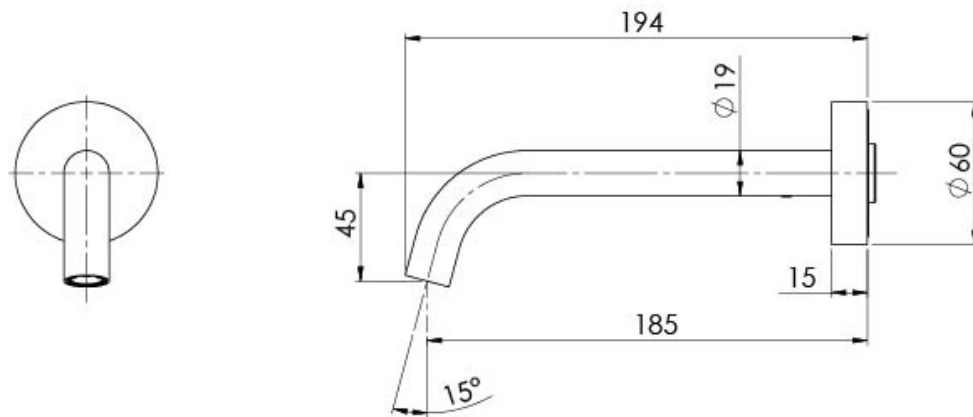

VIVID SLIMLINE PLUS

VIVID SLIMLINE PLUS WALL BASIN / BATH OUTLET 180MM

SPECIFICATIONS

AVAILABLE IN

119-0810-00
Chrome

119-0810-40
Brushed Nickel

119-0810-30
Gun Metal

119-0810-31
Brushed Carbon

119-0810-10
Matte Black

119-0810-12
Brushed Gold

INFORMATION

Temperature Rating
1 - 75°C

Pressure Rating
150 - 500kPa

MAINTENANCE AND CARE:

- All surfaces should be cleaned with mild liquid detergent or soap and water.
- Do not use cream cleaners or citrus based cleaning products, as they are abrasive.
- Use of unsuitable cleaning agents may damage the surface.
- Any damage caused in this way will not be covered by warranty.

Please visit <https://www.phoenixtapware.com.au/warranty> to view the full warranty

While we aim to ensure the specifications shown are correct at time of printing, Phoenix Tapware reserves the right to make modifications without prior notice. Always use the physical product measurements for mark-ups and roughing-in as the line drawing shown may differ from the actual product over time. All measurements are shown in millimetres. Colours may vary from image shown.