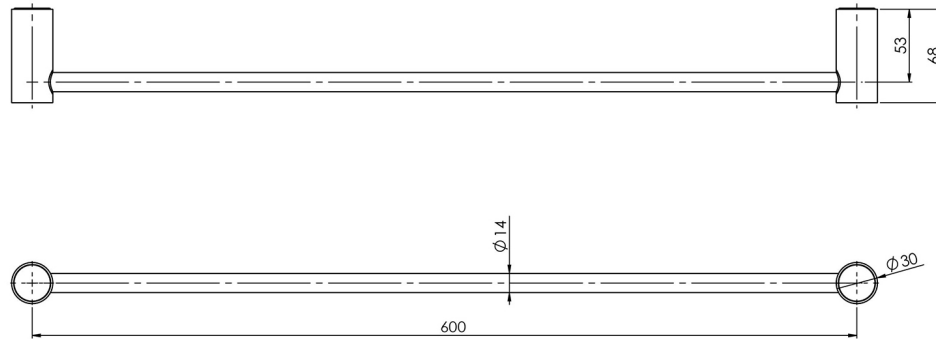

## VIVID SLIMLINE SINGLE TOWEL RAIL 600MM

## SPECIFICATIONS