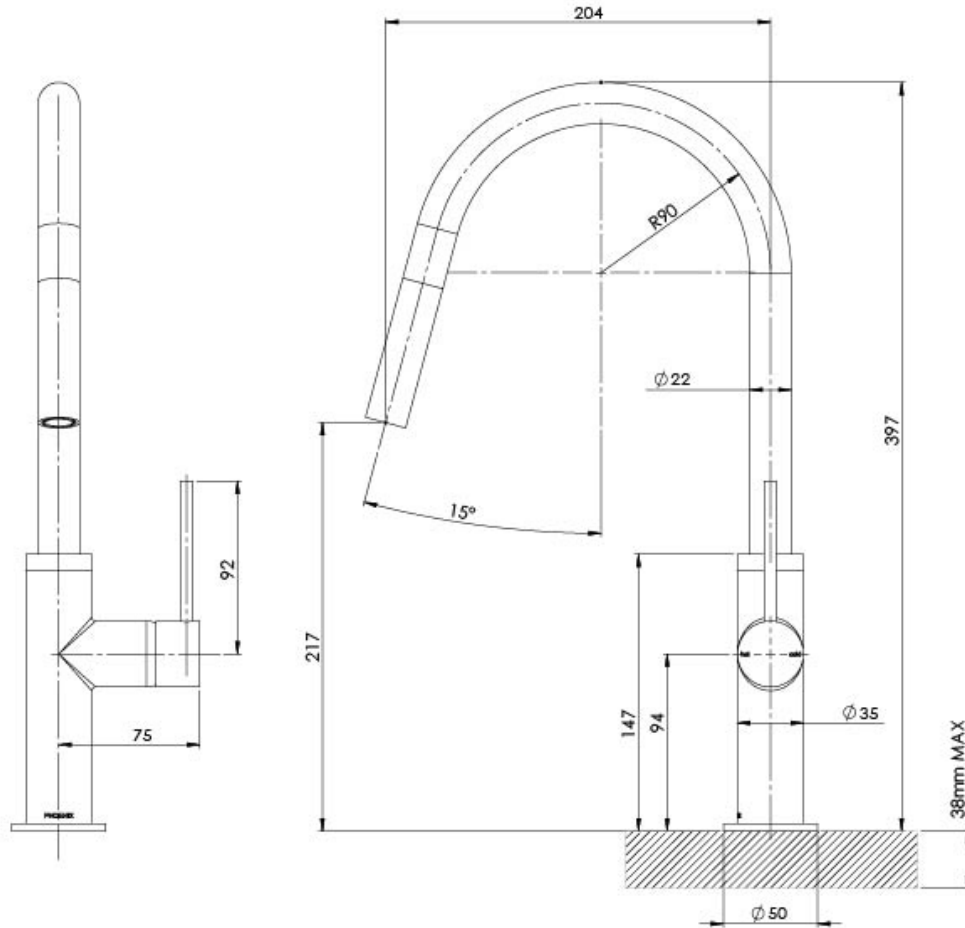

VIVID SLIMLINE

VIVID SLIMLINE PULL OUT SINK MIXER

SPECIFICATIONS

AVAILABLE IN

VS7105-00
Chrome

VS7105-40
Brushed Nickel

VS7105-30
Gun Metal

VS7105-31
Brushed Carbon

Please visit <https://www.phoenixtapware.com.au/warranty> to view the full warranty

While we aim to ensure the specifications shown are correct at time of printing, Phoenix Tapware reserves the right to make modifications without prior notice. Always use the physical product measurements for mark-ups and roughing-in as the line drawing shown may differ from the actual product over time. All measurements are shown in millimetres. Colours may vary from image shown.