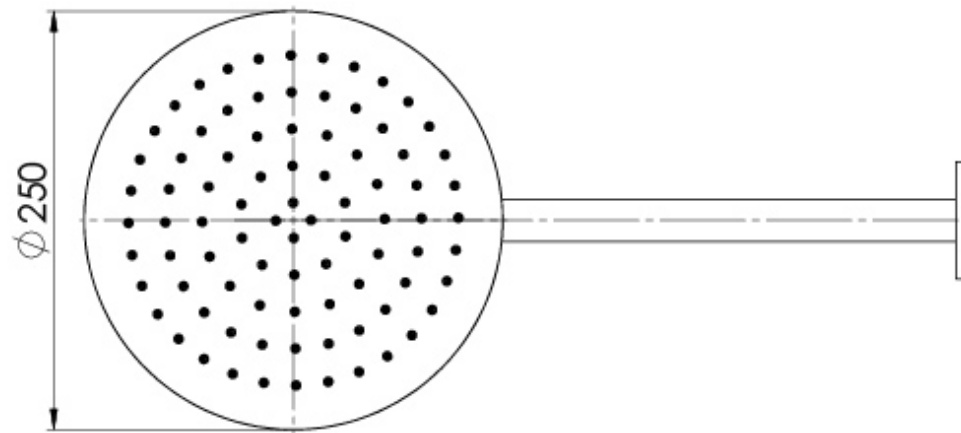

VIVID SLIMLINE SS

VIVID SLIMLINE SS 316 SHOWER ARM AND ROSE

SPECIFICATIONS

AVAILABLE IN

316-5200-51
Stainless Steel

INFORMATION

Temperature Rating
1 - 75°C

Pressure Rating
150 - 500kPa

MAINTENANCE AND CARE:

- All surfaces should be cleaned with mild liquid detergent or soap and water.
- Do not use cream cleaners or citrus based cleaning products, as they are abrasive.
- Use of unsuitable cleaning agents may damage the surface.
- Any damage caused in this way will not be covered by warranty.

Please visit <https://www.phoenixtapware.com.au/warranty> to view the full warranty

While we aim to ensure the specifications shown are correct at time of printing, Phoenix Tapware reserves the right to make modifications without prior notice. Always use the physical product measurements for mark-ups and roughing-in as the line drawing shown may differ from the actual product over time. All measurements are shown in millimetres. Colours may vary from image shown.

Ph: +61 3 9780 4200
22/02/2024
phoenixtapware.com.au