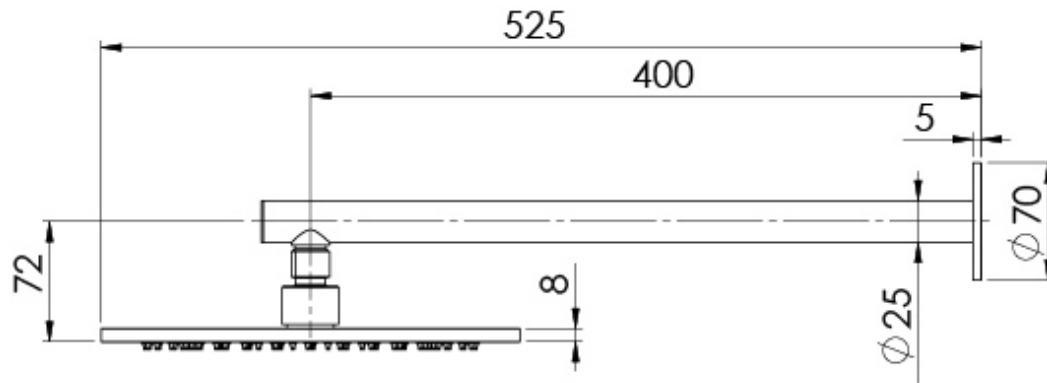

VIVID SLIMLINE SS

VIVID SLIMLINE SS 316 SHOWER ARM AND ROSE

SPECIFICATIONS

AVAILABLE IN

316-5200-51
Stainless Steel

INFORMATION

Temperature Rating
1 - 75°C

Pressure Rating
150 - 500kPa

MAINTENANCE AND CARE:

- All surfaces should be cleaned with mild liquid detergent or soap and water.
- Do not use cream cleaners or citrus based cleaning products, as they are abrasive.
- Use of unsuitable cleaning agents may damage the surface.
- Any damage caused in this way will not be covered by warranty.

Please visit <https://www.phoenixtapware.com.au/warranty> to view the full warranty

While we aim to ensure the specifications shown are correct at time of printing, Phoenix Tapware reserves the right to make modifications without prior notice. Always use the physical product measurements for mark-ups and roughing-in as the line drawing shown may differ from the actual product over time. All measurements are shown in millimetres. Colours may vary from image shown.

Ph: +61 3 9780 4200
22/02/2024
phoenixtapware.com.au